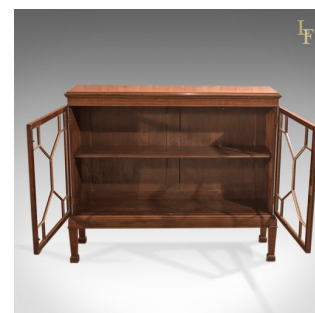

Antique Glazed Bookcase, Victorian Walnut c.1880

DESCRIPTION

Our Stock # LFA-1499 Displaying excellent proportion, this is an antique glazed bookcase dating to the late Victorian period c.1880. • Crafted in fine, generous cuts of walnut • Displaying good colour and grain interest • The top with moulded edge detail • Upper frieze delineated with moulded bead • A pair of 8 pane, deep astragal glazed doors • Original glass in deep astragal mouldings • Working lock and key & quality brass slide bolts • Internal space divided in two by removable shelf • Lower frieze and moulding • Raised upon tapered, square section legs • Flared square feet all round A superior example to most, solid joints and construction. Delivered waxed, polished and ready for the home.

Search [London Fine for #101499](#) , or scan the QR code for more photos and details

DIMENSIONS

Max Width: 126cm (49.5")
Max Depth: 37cm (14.5")
Max Height: 105cm (41.25") Internal Depth: 29cm (11.25")
Lower Shelf Height 35cm (13.75")
Upper Shelf Height 29cm (11.25")