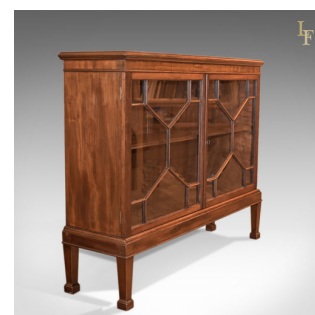

Antique Glazed Bookcase, Victorian Walnut c.1880

DESCRIPTION

Our Stock # LFA-1499 Displaying excellent proportion, this is an antique glazed bookcase dating to the late Victorian period c.1880. • Crafted in fine, generous cuts of walnut • Displaying good colour and grain interest • The top with moulded edge detail • Upper frieze delineated with moulded bead • A pair of 8 pane, deep astragal glazed doors • Original glass in deep astragal mouldings • Working lock and key & quality brass slide bolts • Internal space divided in two by removable shelf • Lower frieze and moulding • Raised upon tapered, square section legs • Flared square feet all round A superior example to most, solid joints and construction. Delivered waxed, polished and ready for the home.

Search [London Fine for #101499](#) , or scan the QR code for more photos and details

DIMENSIONS

Max Width: 126cm (49.5")
Max Depth: 37cm (14.5")
Max Height: 105cm (41.25") Internal Depth: 29cm (11.25")
Lower Shelf Height 35cm (13.75")
Upper Shelf Height 29cm (11.25")