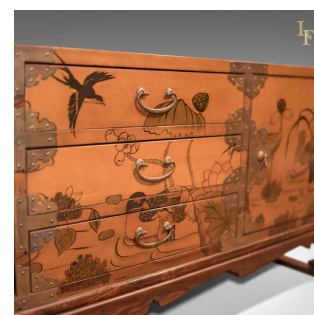

Lacquered Low Table in Japanese Taste, 20th Century

DESCRIPTION

Our Stock # LFA-1509 This is a highly decorative coffee table in the Japanese taste from the last quarter of the twentieth century. • Profusely decorated with scenes of birds and foliage • Brass bound all round • Hardwood serpentine apron • Three drawers either side are flanked by cupboard doors • Drawers dressed with brass drop handles • Cupboards run full width accessed from either side • Cupboard handles feature unusual slide action • Raised on shaped squat feet • United by typical full depth stretchers An attractive piece with solid joints and construction, delivered waxed, polished and ready for the home.

Search [London Fine for #](#) , or scan the QR code for more photos and details

DIMENSIONS

Max Width: 103cm (40.5")

Max Depth: 60cm (23.5")

Max Height: 46cm (18")