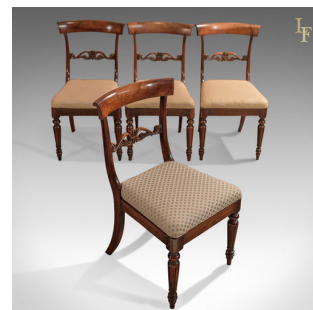

Set of Four Antique Dining Chairs, Regency c.1820

**DESCRIPTION**

Our Stock # LFA-1496 This is a highly desirable set of four Regency antique dining chairs, c.1820. • Top quality, reassuringly heavy rosewood frames • Typical attractive grain detail in the polished finish • Turned, tapering front legs decorated with fluting • Swept rear legs rising into shaped stiles • Rolled, dished crest rails • Pierced, carved centre rails in the form of 'S' scrolls • Traditionally stuffed drop-in seat pads in good order • Ideal to accept a new cloth finish to match a fine set of period chairs with solid joints and construction. Delivered waxed, polished and ready for the home.

Search [London Fine](#) for #LFA-1496 or scan the QR code for more photos and details

DIMENSIONS

Max Width: 47cm (18.5")
 Max Depth: 56cm (22")
 Max Height: 86cm (33.75")
 Seat Width: 47cm (18.5")
 Seat Depth: 41cm (16.25")
 Seat Height: 47cm (18.5")