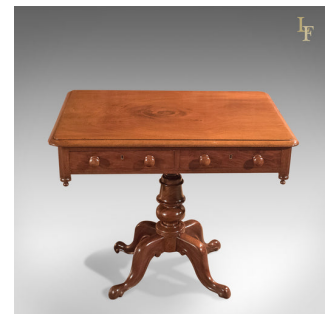

Antique Side Table, English Victorian Mahogany circa 1880

DESCRIPTION

Our Stock # LFA-1539

This is a fine, mid-sized side table dating to the Victorian period circa 1880.

- Beautiful grain detail to the polished, light mahogany finish
- Broad top with moulded edge detail
- Frieze in good proportion dressed with descending finials to each corner
- A pair of dovetailed, frieze drawers
- Each drawer dressed with a pair of turned pulls
- Brass keyhole linings and locks, key absent
- Raised on a stout, turned, baluster column support
- Over four cabriole legs delineated with lower moulding detail
- Typical scrolled toes to the feet

An attractive table with a variety of uses. Solid joints and construction, delivered waxed, polished and ready for the home.

Search [London Fine](#) for #LFA-1539 or scan the QR code for more photos and details

DIMENSIONS

Max Width: 92cm (36.25")

Max Depth: 66cm (26")

Max Height: 76.25cm (30")