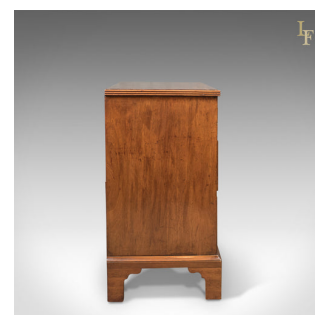

Antique Kneehole Desk, Victorian Knee Hole c.1870

DESCRIPTION

Our Stock # LFA-1558 This is an antique kneehole desk, late 19th century, Victorian in the Georgian taste, c.1870. • Crafted in quality mahogany with grain interest, good colour and an aged patina • Raised on classic, Georgian inspired, bracket feet • Recessed central cupboard with working lock and key • Flanked by pairs of deep, square drawers • Beneath single, full width, frieze drawer • Dressed with circular loop handles over pressed brass plates • All drawers cock-beaded featuring hand dovetailed joints and paper linings An attractive piece in fine order. Solid joints and construction, delivered waxed, polished and ready for the home.

Search [London Fine](#) for #LFA-1558 or scan the QR code for more photos and details

DIMENSIONS

Max Width: 76.5cm (30")
Max Depth: 39cm (15.25")
Max Height: 73.5cm (29")