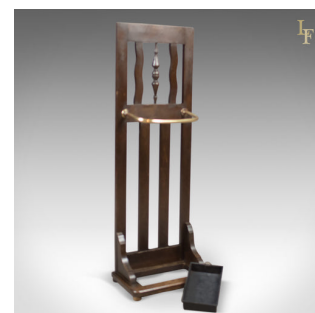

Antique Stick Stand, Edwardian Oak Hall Valet c.1910

DESCRIPTION

Our Stock # LFA-1603 This is an antique stick stand dating to the Edwardian period c.1910. • Formed in English oak with deep rugged tones • Jointed construction with a pair of rails to lower section • Wavy rails flank a turned spindle to upper frame • Formed brass umbrella band shines and accents the piece • Removable tin drip tray for ease of maintenance • Raised on squat bun feet and bracketed for strength and stability A timeless piece of pared back design ideal for the modern home. Solid joints and construction, delivered waxed, polished and ready for the home.

Search [London Fine for #LFA-1603](#) or scan the QR code for more photos and details

DIMENSIONS

Max Width: 34cm (13.5")
Max Depth: 23cm (9")
Max Height: 103cm (40.5")