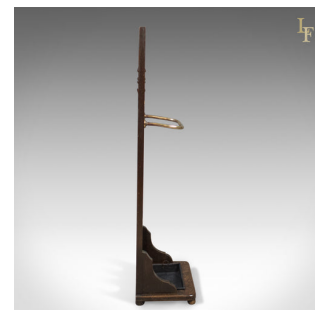

Antique Stick Stand, Edwardian Oak Hall Valet c.1910

DESCRIPTION

Our Stock # LFA-1603 This is an antique stick stand dating to the Edwardian period c.1910. • Formed in English oak with deep rugged tones • Jointed construction with a pair of rails to lower section • Wavy rails flank a turned spindle to upper frame • Formed brass umbrella band shines and accents the piece • Removable tin drip tray for ease of maintenance • Raised on squat bun feet and bracketed for strength and stability A timeless piece of pared back design ideal for the modern home. Solid joints and construction, delivered waxed, polished and ready for the home.

Search [London Fine for #LFA-1603](#) or scan the QR code for more photos and details

DIMENSIONS

Max Width: 34cm (13.5")
Max Depth: 23cm (9")
Max Height: 103cm (40.5")