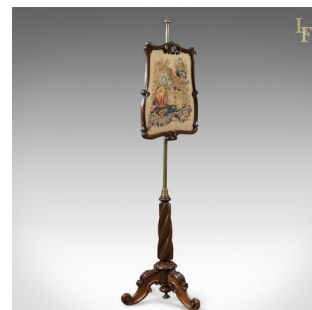

Antique Pole Screen, Early Victorian Rosewood Fire Screen

DESCRIPTION

Our Stock # 10.1594

This is an antique pole screen, early Victorian fire screen c.1840.

- Raised on a robust rosewood stand with good colour and grain interest
- A tripod of beautifully carved cabriole legs featuring C' scrolls, carved knees and scrolled toes
- An inverted finial beneath tapering, helically turned post
- Brass pole topped with decorative, bell-cupped finial
- Fixed height, needlepoint, tapestry screen
- Depicting birds, flowers and an apple on a rug
- Reverse a tapestry of a floral spray
- Framed in a shaped, scrolled rosewood mount

A superior example of it's type. Solid and stable, delivered waxed, polished and ready for the home.

Search [London Fine for #10.1594](#) , or scan the QR code for more photos and details

DIMENSIONS

Screen Width: 52cm (20.5")
Screen Depth: 50cm (19.75")
Max Height: 145cm (57")