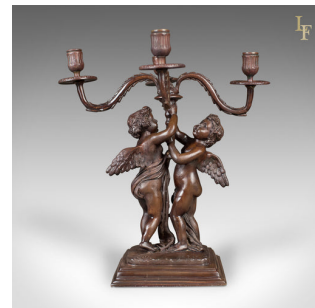

## Bronze Girandole Candelabra, 4 Branch, Victorian Revival Candlestick

**DESCRIPTION**

Our Stock # 10.1653

This is an attractive bronze girandole candelabra, a 4 branch Victorian revival candlestick dating to the mid twentieth century, c.1960.

- Raised on a stepped plinth base
- A pair of winged cherubs elevate the girandole
- Four sinuous branches sweep out to candle plates
- Robust and cast in bronze
- Overtones in the revival of high Victorian extravagance
- Superb centrepiece with charm and interest

A classic piece well made. Delivered polished and ready for the home.

Search [London Fine for #10.1653](#), or scan the QR code for more photos and details

**DIMENSIONS**

Max Width: 39cm (15.25")

Max Depth: 37cm (14.5")