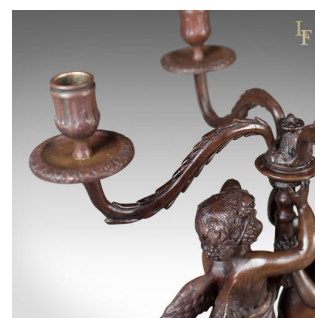

## Bronze Girandole Candelabra, 4 Branch, Victorian Revival Candlestick

**DESCRIPTION**

Our Stock # 10.1653

This is an attractive bronze girandole candelabra, a 4 branch Victorian revival candlestick dating to the mid twentieth century, c.1960.

- Raised on a stepped plinth base
- A pair of winged cherubs elevate the girandole
- Four sinuous branches sweep out to candle plates
- Robust and cast in bronze
- Overtones in the revival of high Victorian extravagance
- Superb centrepiece with charm and interest

A classic piece well made. Delivered polished and ready for the home.

Search [London Fine for #10.1653](#), or scan the QR code for more photos and details

**DIMENSIONS**

Max Width: 39cm (15.25")

Max Depth: 37cm (14.5")