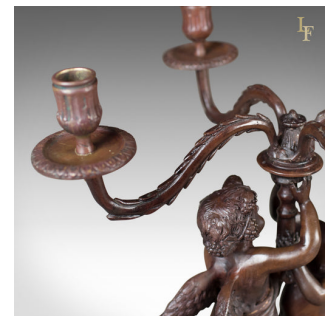

## Bronze Girandole Candelabra, 4 Branch, Victorian Revival Candlestick

**DESCRIPTION**

Our Stock # 10.1653

This is an attractive bronze girandole candelabra, a 4 branch Victorian revival candlestick dating to the mid twentieth century, c.1960.

- Raised on a stepped plinth base
- A pair of winged cherubs elevate the girandole
- Four sinuous branches sweep out to candle plates
- Robust and cast in bronze
- Overtones in the revival of high Victorian extravagance
- Superb centrepiece with charm and interest

A classic piece well made. Delivered polished and ready for the home.

Search [London Fine for #10.1653](#), or scan the QR code for more photos and details

**DIMENSIONS**

Max Width: 39cm (15.25")

Max Depth: 37cm (14.5")