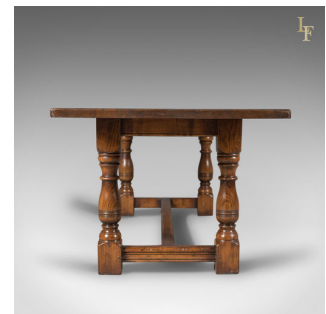

## 6-8 Seat Oak Refectory Table, C17th Revival made late C20th

### DESCRIPTION

Our Stock # LFA-1667 This is a superior quality, 6 - 8 seat oak refectory table in the 17th century taste made in the late 20th century. • Substantial English oak with good grain detail • Planked top in a very robust 3.25cm (1.25") thick stock • Aged beneath a lustrous waxed polish finish • Box feet rising to stout, turned baluster legs • Chunky 'H' stretcher doubling as a comfortable foot rest • Classic English country farmhouse styling  
Superb country kitchen table with solid joints and construction. Delivered waxed, polished and ready for the home.

### DIMENSIONS

Max Width: 198cm (78")  
Max Depth: 92cm (36.25")  
Max Height: 75cm (29.5")