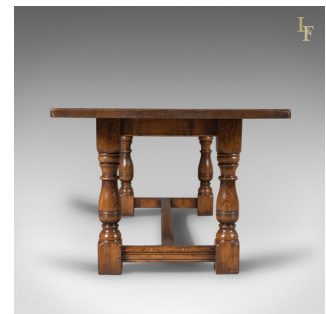

6-8 Seat Oak Refectory Table, C17th Revival made late C20th

**DESCRIPTION**

Our Stock # LFA-1667 This is a superior quality, 6 - 8 seat oak refectory table in the 17th century taste made in the late 20th century. • Substantial English oak with good grain detail • Planked top in a very robust 3.25cm (1.25") thick stock • Aged beneath a lustrous waxed polish finish • Box feet rising to stout, turned baluster legs • Chunky 'H' stretcher doubling as a comfortable foot rest • Classic English country farmhouse styling Superb country kitchen table with solid joints and construction. Delivered waxed, polished and ready for the home.

Search [London Fine for #LFA-1667](#) or scan the QR code for more photos and details

DIMENSIONS

Max Width: 198cm (78")
Max Depth: 92cm (36.25")
Max Height: 75cm (29.5")