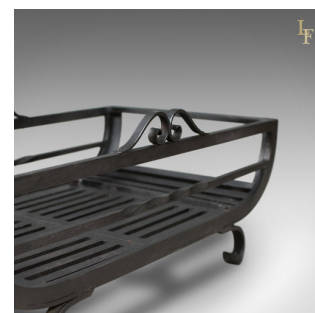

Large Fire Basket, Fireplace Iron Grate, Late C20th

DESCRIPTION

Our Stock # LFA-1666 This is a large fire basket for the fireplace with an iron grate dating to the late 20th century. • A large fire grate presented in very good condition • A quality free-standing basket in attractive hand forged & cast iron • Useful low style standing over squat legs • Solidly constructed and suitable for all fuel types • Classic English styling featuring subtle twist and scroll details • Solidly jointed and robust of quality craftsmanship A simply lovely grate to be welcomed into any fireside location, delivered ready for the home.

Search [London Fine for #LFA-1666](#) or scan the QR code for more photos and details

DIMENSIONS

Max Width: 75cm (29.5")
Max Depth: 38cm (15")
Max Height: 29cm (11.5")