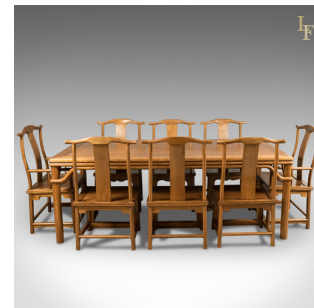

## Mid-Century Chinese Table & 8 Chairs in Traditional Taste

### DESCRIPTION

Our Stock # 10.1681

This is a superior quality dining suite from the mid-century, of classic Chinese design, comprising of a table and 8 chairs in the traditional taste.

- Mellow in colour with good grain interest in the Chinese rosewood
- The planked table top bordered by a broad cleated perimeter
- Triple rounded edge with attractive drop-bracket detail to the corners
- The chairs in traditional form featuring solid splat and yoke crest rail
- Solid box stretchers complimented by shaped seat rails for added strength
- Modestly shaped armrests to the carvers with bow shaped supports
- Optional later seat pads with William Morris, Liberty pattern finish

An appealing and well presented dining suite with solid joints and construction. Delivered waxed, polished and ready for the home.

Search [London Fine for #10.1681](#), or scan the QR code for more photos and details