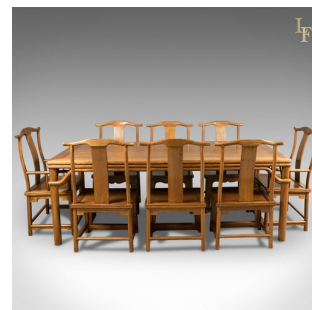

Mid-Century Chinese Table & 8 Chairs in Traditional Taste

**DESCRIPTION**

Our Stock # 10.1681

This is a superior quality dining suite from the mid-century, of classic Chinese design, comprising of a table and 8 chairs in the traditional taste.

- Mellow in colour with good grain interest in the Chinese rosewood
- The planked table top bordered by a broad cleated perimeter
- Triple rounded edge with attractive drop-bracket detail to the corners
- The chairs in traditional form featuring solid splat and yoke crest rail
- Solid box stretchers complimented by shaped seat rails for added strength
- Modestly shaped armrests to the carvers with bow shaped supports
- Optional later seat pads with William Morris, Liberty pattern finish

An appealing and well presented dining suite with solid joints and construction. Delivered waxed, polished and ready for the home.

Search [London Fine for #10.1681](#), or scan the QR code for more photos and details

DIMENSIONS

Table:

Max Width: 220cm (86.5")
Max Depth: 110cm (43.25")
Max Height: 80cm (31.5")

Carver Chairs:

Seat Width: 54cm (21.25")
Seat Depth: 42cm (16.5")
Seat Height: 46cm (18")
Max Width: 67cm (26.5")
Max Depth: 51cm (20")
Max Height: 103cm (40.5")