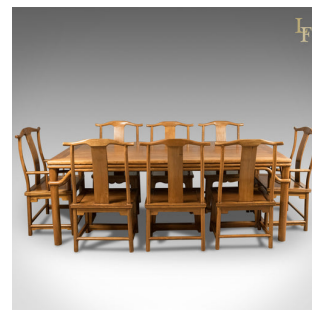

## Mid-Century Chinese Table &amp; 8 Chairs in Traditional Taste

**DESCRIPTION**

Our Stock # 10.1681

This is a superior quality dining suite from the mid-century, of classic Chinese design, comprising of a table and 8 chairs in the traditional taste.

- Mellow in colour with good grain interest in the Chinese rosewood
- The planked table top bordered by a broad cleated perimeter
- Triple rounded edge with attractive drop-bracket detail to the corners
- The chairs in traditional form featuring solid splat and yoke crest rail
- Solid box stretchers complimented by shaped seat rails for added strength
- Modestly shaped armrests to the carvers with bow shaped supports
- Optional later seat pads with William Morris, Liberty pattern finish

An appealing and well presented dining suite with solid joints and construction. Delivered waxed, polished and ready for the home.

Search [London Fine for #10.1681](#) , or scan the QR code for more photos and details

**DIMENSIONS**

Table:

Max Width: 220cm (86.5")  
Max Depth: 110cm (43.25")  
Max Height: 80cm (31.5")

Carver Chairs:

Seat Width: 54cm (21.25")  
Seat Depth: 42cm (16.5")  
Seat Height: 46cm (18")  
Max Width: 67cm (26.5")  
Max Depth: 51cm (20")  
Max Height: 103cm (40.5")