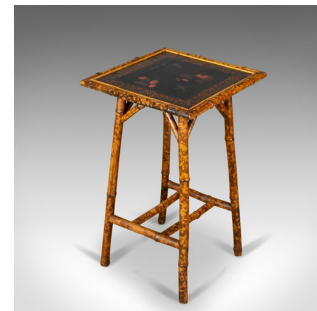

Antique Bamboo Table, Side, Occasional, Oriental, Victorian Circa 1900

DESCRIPTION

Our Stock # 10.1788

This is an antique bamboo table, a side or occasional table of oriental origin dating to the Victorian period circa 1900.

- A quality oriental table presented in good antique condition
- In bamboo with japanned lacquer top featuring a scene of birds and flora
- Pleasing style offering a stretcher under-tier :- perfect for magazine and newspaper storage
- Raised on gently splayed legs with splayed struts for added strength
- Of quality craftsmanship and ideal for any room
- Very desirable classic oriental Victorian styling

A simply lovely item of functional furniture and a piece to be welcomed into any location. Solid joints and construction, delivered waxed, polished and ready for the home.

Search [London Fine for #10.1788](#) , or scan the QR code for more photos and details

DIMENSIONS

Max Width: 43cm (17")
Max Depth: 43cm (17")
Max Height: 71cm (28")