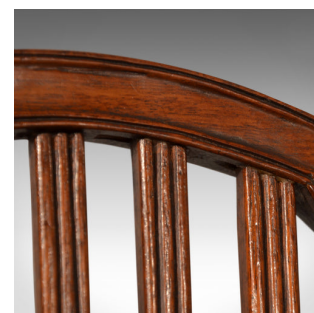

Antique Dining Chairs, Set of Five, Mahogany, Georgian, Sheraton, English c1800

DESCRIPTION

Our Stock # 11.2840

This is a set of five antique dining chairs in mahogany, Georgian in the Sheraton taste, English circa 1800.

- An attractive set of five English late 18th century period dining chairs
- Displaying classic Sheraton styling with elements of Hepplewhite to the top rail
- Well executed design displaying excellent craftsmanship
- In quality mahogany
- Good seating width
- Rising from elegant taper legs united by a full stretcher
- Desirable camel form upper with five bar support
- Stunning carved detailing and moulding
- Elegant proportion throughout
- Quality upholstered seats
- Finished in a soft velour in very good order

Search [London Fine for #11.2840](#) , or scan the QR code for more photos and details

DIMENSIONS

Max Width: 52cm (20.5")
 Max Depth: 45cm (17.75")
 Max Height: 91cm (35.75")
 Seat Width: 52cm (20.5")
 Seat Depth: 41cm (16.25")
 Seat Height: 46cm (18")