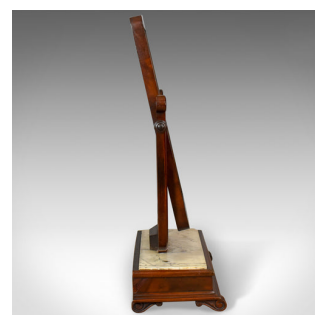

Large Antique Vanity Mirror, Toilet, Swing, English, Victorian Marble Circa 1850

DESCRIPTION

Our Stock # 11.1356

This is a large antique vanity mirror, a toilet or swing mirror, English, Victorian with a marble plinth dating to circa 1850.

- A gorgeous and unusual example of a Victorian dressing mirror
- In mahogany and complimented by the well veined marble top
- Displaying classical overtones accentuated by the scroll detailing throughout
- The original mirror plate displays desirable aged foxing
- Bordered in an attractive, narrow, flame mahogany frame
- Mirror mount complete with turned knobs to hold the mirror at the desired angle
- The base in good proportion with a triple stepped plinth
- Standing upon beautifully carved, scrolled feet
- Overall a nicely proportioned mirror in good antique order displaying pleasing patina

Larger than average piece with solid joints and construction, delivered waxed, polished and ready for the home.

Search [London Fine for #11.1356](#) , or scan the QR code for more photos and details

DIMENSIONS

- Max Width: 61cm (24")
- Max Depth: 28cm (11")
- Max Height: 89cm (35")
- Mirror Width: 39cm (15.25")
- Mirror Height: 59.5cm (23.5")

LIST PRICE

£650.00