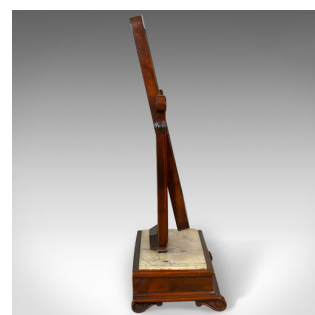

Large Antique Vanity Mirror, Toilet, Swing, English, Victorian Marble Circa 1850

DESCRIPTION

Our Stock # 11.1356

This is a large antique vanity mirror, a toilet or swing mirror, English, Victorian with a marble plinth dating to circa 1850.

- A gorgeous and unusual example of a Victorian dressing mirror
- In mahogany and complimented by the well veined marble top
- Displaying classical overtones accentuated by the scroll detailing throughout
- The original mirror plate displays desirable aged foxing
- Bordered in an attractive, narrow, flame mahogany frame
- Mirror mount complete with turned knobs to hold the mirror at the desired angle
- The base in good proportion with a triple stepped plinth
- Standing upon beautifully carved, scrolled feet
- Overall a nicely proportioned mirror in good antique order displaying pleasing patina

Larger than average piece with solid joints and construction, delivered waxed, polished and ready for the home.

Search [London Fine for #11.1356](#) , or scan the QR code for more photos and details

DIMENSIONS

- Max Width: 61cm (24")
- Max Depth: 28cm (11")
- Max Height: 89cm (35")
- Mirror Width: 39cm (15.25")
- Mirror Height: 59.5cm (23.5")

LIST PRICE

£650.00