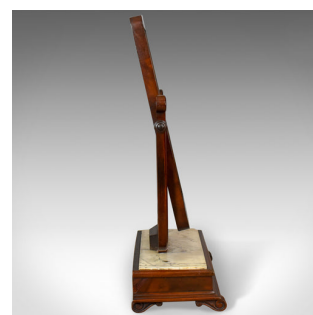

Large Antique Vanity Mirror, Toilet, Swing, English, Victorian Marble Circa 1850

DESCRIPTION

Our Stock # 11.1356

This is a large antique vanity mirror, a toilet or swing mirror, English, Victorian with a marble plinth dating to circa 1850.

- A gorgeous and unusual example of a Victorian dressing mirror
- In mahogany and complimented by the well veined marble top
- Displaying classical overtones accentuated by the scroll detailing throughout
- The original mirror plate displays desirable aged foxing
- Bordered in an attractive, narrow, flame mahogany frame
- Mirror mount complete with turned knobs to hold the mirror at the desired angle
- The base in good proportion with a triple stepped plinth
- Standing upon beautifully carved, scrolled feet
- Overall a nicely proportioned mirror in good antique order displaying pleasing patina

Larger than average piece with solid joints and construction, delivered waxed, polished and ready for the home.

Search [London Fine for #11.1356](#) , or scan the QR code for more photos and details

DIMENSIONS

Max Width: 61cm (24")
 Max Depth: 28cm (11")
 Max Height: 89cm (35")
 Mirror Width: 39cm (15.25")
 Mirror Height: 59.5cm (23.5")

LIST PRICE

£650.00