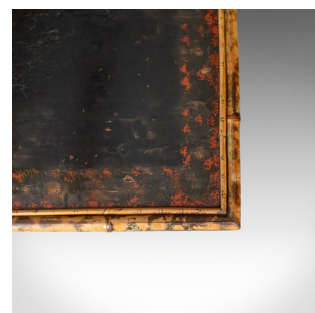

## Antique Bamboo Table, Occasional, Side, Oriental, Victorian Circa 1900

### DESCRIPTION

Our Stock # 11.3481

This is an antique bamboo table, an occasional or side table of oriental origin dating to the Victorian period circa 1900.

- A quality oriental table presented in good antique condition
  - In bamboo with japanned lacquer top with floral border - the whole showing pleasing signs of age
- Pleasing style offering an embossed leather under-tier
- Raised on gently splayed legs with splayed struts for added strength
- Of quality craftsmanship and ideal for any room
- Very desirable classic oriental Victorian styling

A simply lovely item of functional furniture and a piece to be welcomed into any location. Solid joints and construction, delivered waxed, polished and ready for the home.

Search [London Fine for #11.3481](#) , or scan the QR code for more photos and details

### DIMENSIONS

Max Width: 51cm (20")  
 Max Depth: 51cm (20")  
 Max Height: 71cm (28")