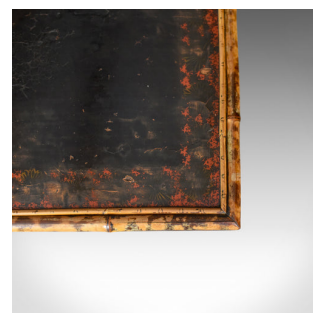

Antique Bamboo Table, Occasional, Side, Oriental, Victorian Circa 1900

DESCRIPTION

Our Stock # 11.3481

This is an antique bamboo table, an occasional or side table of oriental origin dating to the Victorian period circa 1900.

- A quality oriental table presented in good antique condition
 - In bamboo with japanned lacquer top with floral border - the whole showing pleasing signs of age
- Pleasing style offering an embossed leather under-tier
- Raised on gently splayed legs with splayed struts for added strength
- Of quality craftsmanship and ideal for any room
- Very desirable classic oriental Victorian styling

A simply lovely item of functional furniture and a piece to be welcomed into any location. Solid joints and construction, delivered waxed, polished and ready for the home.

Search [London Fine for #11.3481](#) , or scan the QR code for more photos and details