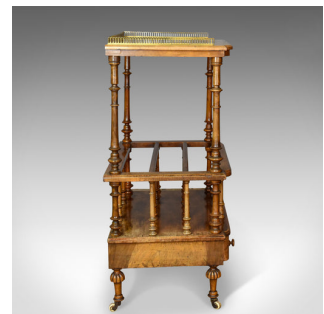

Antique Canterbury Table, English, Regency, Burr Walnut, Circa 1830

DESCRIPTION

Our Stock # 18.5044

This is an antique Canterbury table, an English Regency piece in burr walnut dating to circa 1830.

- Classic Regency overtones in this most English of pieces
- The burr walnut displaying good colour and a desirable aged patina
- Book-matched, butterfly quarter veneer to the table top
- Featuring decorative boxwood marquetry inlay to the front
- Three-quarter, pierced gallery running around the back and sides
- Raised on elegant, ring turned risers and offering a stable platform
- The lower Canterbury divided into three
- Division bars raised on a series of ring turned spindles
- Grain interest to the base with a moulded edge detail
- Breakfront enclosing a shaped frieze drawer with turned pulls
- Raised on gadroon capped, turned legs

Search [London Fine for #18.5044](#) , or scan the QR code for more photos and details

DIMENSIONS

Max Width: 61cm (24")
 Max Depth: 38cm (15")
 Height: 84.5cm (33.25")
 Plus Gallery: 2cm (.75")