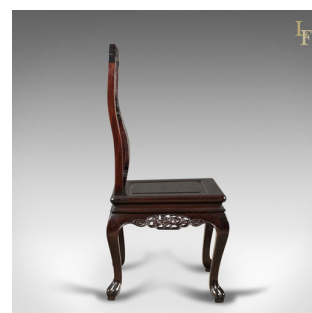

Traditional Oriental Rosewood Set of 4 Dining Chairs, Late 20th

DESCRIPTION

Our Stock # 12.1709

This is a traditional, oriental rosewood set of 4 dining chairs, a carved suite of fine quality crafted in the late 20th century, c.1980.

- Entirely made from solid, and heavy, rosewood with a hand applied dark cherry finish
- Profusely carved with inter-twining fire-breathing dragons
- Standing upon cabriole legs and paw feet
- Broad seat rails, decorated with pierced carvings support the panelled seat
- Curvaceous form to the stiles and splat
- The crest rail and upper splat feature carved and pierced decoration

DIMENSIONS

Max Width: 48.25cm (19")
 Max Depth: 48.25cm (19")
 Max Height: 99cm (39")
 Seat Width: 44cm (17.25")
 Seat Depth: 40cm (15.75")
 Seat Height: 43cm (17")