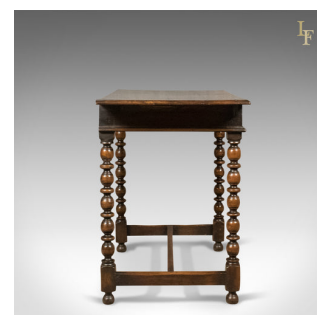

Georgian Antique Side Table, English, Oak, 18th Century c.1780

DESCRIPTION

Our Stock #13.0775

This is a Georgian antique side table in English oak and dating to the 18th century c.1780.

- Joined English oak with good colour and desirable aged patina
- Plank top with grain interest and simple edge moulding
- Single frieze drawer decorated with carved running floral lunettes
- Raised on ball and fillet turned legs
- United by an 'H' stretcher for stability and strength
- Standing upon half ball feet

An attractive country piece, delivered waxed polished and ready for the home.

Search [London Fine for #13.0775](#) , or scan the QR code for more photos and details

DIMENSIONS

Max Width: 107cm (42")

Max Depth: 53cm (20.75")