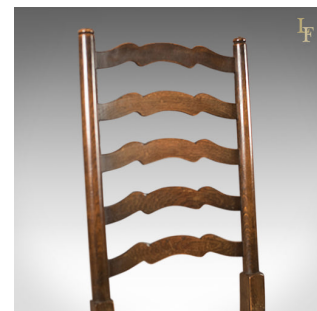

Antique Set of 4 'Wavy Line' Ladder Back Dining Chairs, Edwardian c.1910

DESCRIPTION

Our Stock # LFA-1703

This is an antique set of 4 'wavy line' ladderback dining chairs. Crafted in the Edwardian period, reviving designs of the late Georgian period in the Lancashire / Cheshire area of the U.K.

- Good quality in English oak with a dark, polished finish
- Rush seat pads in good order throughout
- Gently raked back for comfort
- Raised on stout, turned front legs and square section rear
- United by a box stretcher & decorative turned front stretcher
- Five 'wavy line' splats displaying grain interest

A good set of chairs with solid joints and construction, delivered waxed, polished and ready for the home.

Search [London Fine for #LFA-1703](#) or scan the QR code for more photos and details

DIMENSIONS