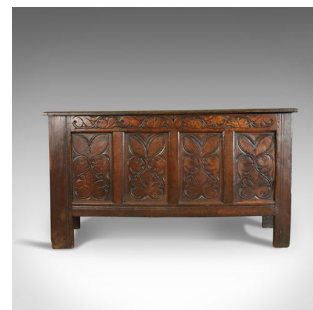

Antique Coffer, Large, English Oak Chest, Early 18th Century Trunk Circa 1700

DESCRIPTION

Our Stock # 18.5009

This is an antique coffer, a large English oak chest or early 18th century trunk dating to circa 1700.

- Substantial oak chest displaying rich, dark colour
- Pegged joint construction with a desirable aged patina
- Four panel chest with grain interest throughout
- Foliate carved guilloche to the front upper rail
- Four panels decorated with repeating, stylised foliate interest
- Muntins, stiles, ends and back plain
- Two plank top over four panel front and back, two panel ends
- Raised on extended stiles; Rare to find legs still this long
- Lid opens on later, hand forged iron strap hinges
- Voluminous storage within

Search [London Fine for #18.5009](#), or scan the QR code for more photos and details

DIMENSIONS

Max Width: 147cm (57.75")

Max Depth: 57cm (22.5")

Max Height: 81cm (32")

LIST PRICE

£1,365.00