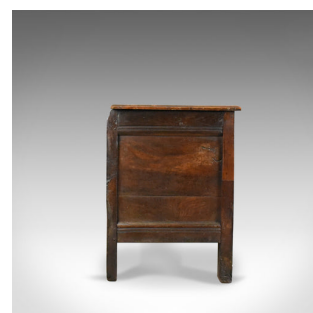

Antique Coffer, Large, English Oak Chest, Early 18th Century Trunk Circa 1700

DESCRIPTION

Our Stock # 18.5009

This is an antique coffer, a large English oak chest or early 18th century trunk dating to circa 1700.

- Substantial oak chest displaying rich, dark colour
- Pegged joint construction with a desirable aged patina
- Four panel chest with grain interest throughout
- Foliate carved guilloche to the front upper rail
- Four panels decorated with repeating, stylised foliate interest
- Muntins, stiles, ends and back plain
- Two plank top over four panel front and back, two panel ends
- Raised on extended stiles; Rare to find legs still this long
- Lid opens on later, hand forged iron strap hinges
- Voluminous storage within

Search [London Fine for #18.5009](#), or scan the QR code for more photos and details

DIMENSIONS

Max Width: 147cm (57.75")

Max Depth: 57cm (22.5")

Max Height: 81cm (32")

LIST PRICE

£1,365.00