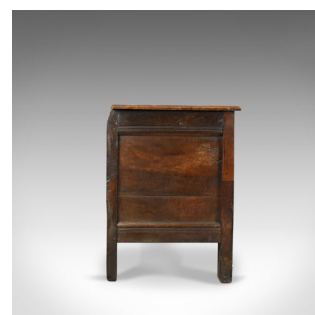

Antique Coffer, Large, English Oak Chest, Early 18th Century Trunk Circa 1700

DESCRIPTION

Our Stock # 18.5009

This is an antique coffer, a large English oak chest or early 18th century trunk dating to circa 1700.

- Substantial oak chest displaying rich, dark colour
- Pegged joint construction with a desirable aged patina
- Four panel chest with grain interest throughout
- Foliate carved guilloche to the front upper rail
- Four panels decorated with repeating, stylised foliate interest
- Muntins, stiles, ends and back plain
- Two plank top over four panel front and back, two panel ends
- Raised on extended stiles; Rare to find legs still this long
- Lid opens on later, hand forged iron strap hinges
- Voluminous storage within

Search [London Fine for #18.5009](#), or scan the QR code for more photos and details

DIMENSIONS

Max Width: 147cm (57.75")

Max Depth: 57cm (22.5")

Max Height: 81cm (32")