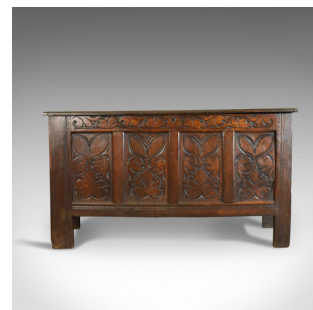

Antique Coffer, Large, English Oak Chest, Early 18th Century Trunk Circa 1700

DESCRIPTION

Our Stock # 18.5009

This is an antique coffer, a large English oak chest or early 18th century trunk dating to circa 1700.

- Substantial oak chest displaying rich, dark colour
- Pegged joint construction with a desirable aged patina
- Four panel chest with grain interest throughout
- Foliate carved guilloche to the front upper rail
- Four panels decorated with repeating, stylised foliate interest
- Muntins, stiles, ends and back plain
- Two plank top over four panel front and back, two panel ends
- Raised on extended stiles; Rare to find legs still this long
- Lid opens on later, hand forged iron strap hinges
- Voluminous storage within

Search [London Fine for #18.5009](#), or scan the QR code for more photos and details

DIMENSIONS

Max Width: 147cm (57.75")

Max Depth: 57cm (22.5")

Max Height: 81cm (32")

LIST PRICE

£1,365.00