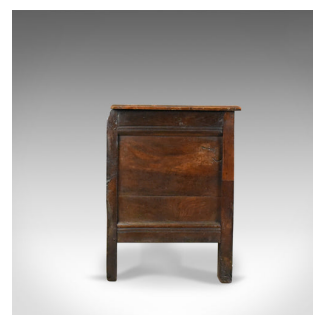

Antique Coffer, Large, English Oak Chest, Early 18th Century Trunk Circa 1700

DESCRIPTION

Our Stock # 18.5009

This is an antique coffer, a large English oak chest or early 18th century trunk dating to circa 1700.

- Substantial oak chest displaying rich, dark colour
- Pegged joint construction with a desirable aged patina
- Four panel chest with grain interest throughout
- Foliate carved guilloche to the front upper rail
- Four panels decorated with repeating, stylised foliate interest
- Muntins, stiles, ends and back plain
- Two plank top over four panel front and back, two panel ends
- Raised on extended stiles; Rare to find legs still this long
- Lid opens on later, hand forged iron strap hinges
- Voluminous storage within

Search [London Fine for #18.5009](#), or scan the QR code for more photos and details

DIMENSIONS

Max Width: 147cm (57.75")

Max Depth: 57cm (22.5")

Max Height: 81cm (32")

LIST PRICE

£1,365.00