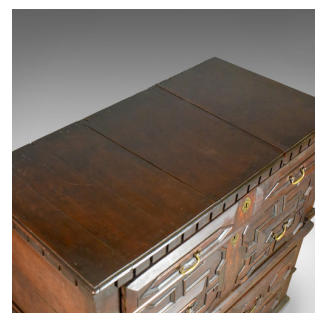

## Large Antique Chest Of Drawers, 17th Century, English, Oak

### DESCRIPTION

Our Stock # 18.5098

This is a large antique chest of drawers. 17th century, English oak two part chest dating to circa 1700.

- Substantial two part chest on block feet
- Classic 17th century styling in the geometric decoration
- Desirable aged patina to the dark wax polished finish
- Broad three plank top running front to back
- Large castellated dentil moulding decorating the frieze
- Four broad, graduated, drawers with exceptionally deep second drawer
- Drawer slides a robust inch thick oak
- Pierced brass lock escutcheons, iron locks throughout, key absent
- Later, solid brass, swan neck drop handles
- Field panel ends and clean back panels

### DIMENSIONS

Max Width: 120cm (47.25")

Max Depth: 60cm (23.5")

Max Height: 113cm (44.5")