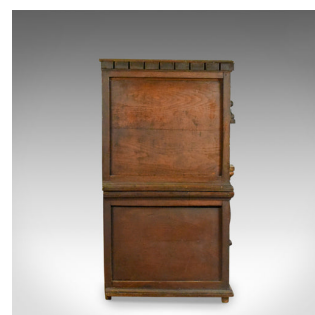

## Large Antique Chest Of Drawers, 17th Century, English, Oak

### DESCRIPTION

Our Stock # 18.5098

This is a large antique chest of drawers. 17th century, English oak two part chest dating to circa 1700.

- Substantial two part chest on block feet
- Classic 17th century styling in the geometric decoration
- Desirable aged patina to the dark wax polished finish
- Broad three plank top running front to back
- Large castellated dentil moulding decorating the frieze
- Four broad, graduated, drawers with exceptionally deep second drawer
- Drawer slides a robust inch thick oak
- Pierced brass lock escutcheons, iron locks throughout, key absent
- Later, solid brass, swan neck drop handles
- Field panel ends and clean back panels

### DIMENSIONS

Max Width: 120cm (47.25")

Max Depth: 60cm (23.5")

Max Height: 113cm (44.5")