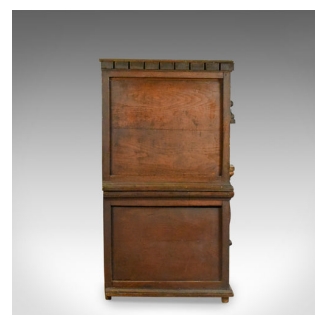

Large Antique Chest Of Drawers, 17th Century, English, Oak

DESCRIPTION

Our Stock # 18.5098

This is a large antique chest of drawers. 17th century, English oak two part chest dating to circa 1700.

- Substantial two part chest on block feet
- Classic 17th century styling in the geometric decoration
- Desirable aged patina to the dark wax polished finish
- Broad three plank top running front to back
- Large castellated dentil moulding decorating the frieze
- Four broad, graduated, drawers with exceptionally deep second drawer
- Drawer slides a robust inch thick oak
- Pierced brass lock escutcheons, iron locks throughout, key absent
- Later, solid brass, swan neck drop handles
- Field panel ends and clean back panels

Search [London Fine for #18.5098](#) , or scan the QR code for more photos and details

DIMENSIONS

Max Width: 120cm (47.25")

Max Depth: 60cm (23.5")

Max Height: 113cm (44.5")