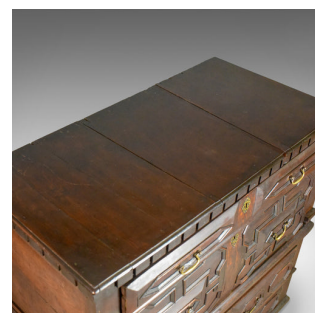

Large Antique Chest Of Drawers, 17th Century, English, Oak

DESCRIPTION

Our Stock # 18.5098

This is a large antique chest of drawers. 17th century, English oak two part chest dating to circa 1700.

- Substantial two part chest on block feet
- Classic 17th century styling in the geometric decoration
- Desirable aged patina to the dark wax polished finish
- Broad three plank top running front to back
- Large castellated dentil moulding decorating the frieze
- Four broad, graduated, drawers with exceptionally deep second drawer
- Drawer slides a robust inch thick oak
- Pierced brass lock escutcheons, iron locks throughout, key absent
- Later, solid brass, swan neck drop handles
- Field panel ends and clean back panels

Search [London Fine for #18.5098](#) , or scan the QR code for more photos and details

DIMENSIONS

Max Width: 120cm (47.25")

Max Depth: 60cm (23.5")

Max Height: 113cm (44.5")