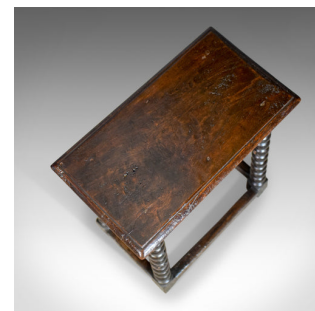

Antique Joint Stool, English, Late Georgian, Oak, Seat, Circa 1800

DESCRIPTION

Our Stock # 18.5105

This is an antique joint stool. An English, late Georgian, oak seat dating to circa 1800.

- Good consistent colour to the dark English oak
- Of quality craftsmanship displaying grain interest to the top
- Solidly constructed with desirable aged patina
- Slab seat panel with moulded edge detail
- Fluted colonnade decoration to the frieze
- Delightful bobbin turned legs united by a box stretcher

In classic form with solid joints and construction, delivered waxed, polished and ready for the home.

Search [London Fine for #18.5105](#), or scan the QR code for more photos and details

DIMENSIONS

Max Width: 51cm (20")

Max Depth: 29cm (11.5")

Max Height: 57.25cm (22.5")