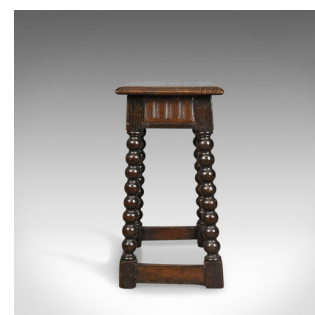

Antique Joint Stool, English, Late Georgian, Oak, Seat, Circa 1800

DESCRIPTION

Our Stock # 18.5105

This is an antique joint stool. An English, late Georgian, oak seat dating to circa 1800.

- Good consistent colour to the dark English oak
- Of quality craftsmanship displaying grain interest to the top
- Solidly constructed with desirable aged patina
- Slab seat panel with moulded edge detail
- Fluted colonnade decoration to the frieze
- Delightful bobbin turned legs united by a box stretcher

In classic form with solid joints and construction, delivered waxed, polished and ready for the home.

Search [London Fine for #18.5105](#), or scan the QR code for more photos and details

DIMENSIONS

Max Width: 51cm (20")

Max Depth: 29cm (11.5")

Max Height: 57.25cm (22.5")