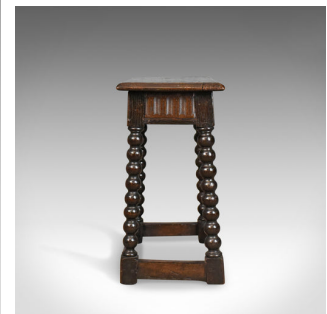

## Antique Joint Stool, English, Late Georgian, Oak, Seat, Circa 1800

### DESCRIPTION

Our Stock # 18.5105

This is an antique joint stool. An English, late Georgian, oak seat dating to circa 1800.

- Good consistent colour to the dark English oak
- Of quality craftsmanship displaying grain interest to the top
- Solidly constructed with desirable aged patina
- Slab seat panel with moulded edge detail
- Fluted colonnade decoration to the frieze
- Delightful bobbin turned legs united by a box stretcher

In classic form with solid joints and construction, delivered waxed, polished and ready for the home.

Search [London Fine for #18.5105](#), or scan the QR code for more photos and details

### DIMENSIONS

Max Width: 51cm (20")

Max Depth: 29cm (11.5")

Max Height: 57.25cm (22.5")