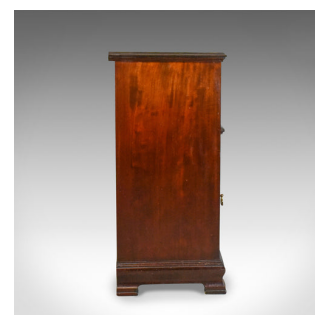

Antique Bedside Cabinet, Carved Mahogany, Nightstand, English, Circa 1910

DESCRIPTION

Our Stock # 18.5111

This is an antique bedside cabinet in carved mahogany. A nightstand. English dating to the Edwardian period circa 1910.

- Craftsmanship in a quality dark mahogany with a wax polished finish
- Good consistent colour throughout with a desirable aged patina
- Configured as an open shelf over cupboard
- Raised on bracket feet with a swagged apron
- Shaped field panel door decorated with floral carving
- Dressed with ornate, gilt drop handle operating twist catch
- Scroll carved bracket dresses the open shelf

A delightful bedside cabinet with solid joints and construction. Delivered waxed, polished and ready for the home.

Search [London Fine for #18.5111](#) , or scan the QR code for more photos and details

DIMENSIONS

Max Width: 41cm (16.25")
Max Depth: 39cm (15.25")
Max Height: 83cm (32.75")