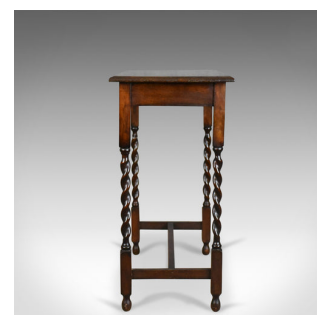

Antique Side Table, English, Oak, Edwardian, Circa 1910

DESCRIPTION

Our Stock # 18.5129

This is an antique side table in English oak dating to the Edwardian period, circa 1910.

- Delightful small sofa or bedside companion table
- Appealing colour, attractive proportions and displaying well
- Top with edge moulding over narrow apron
- Delicate, well executed barley twist legs
- Lower leg blocks untied by 'H' stretcher
- Standing upon bulb or 'blunt arrow' feet

A great little table with solid joints and construction. Delivered waxed, polished and ready for the home.

Search [London Fine for #18.5129](#), or scan the QR code for more photos and details

DIMENSIONS

Max Width: 61cm (24")

Max Depth: 38cm (15")

Max Height: 76cm (30")