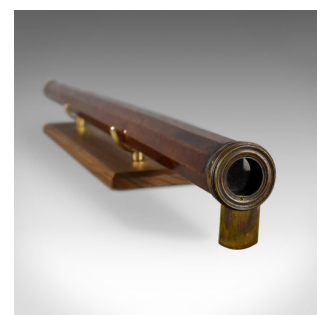

## Antique Telescope on Stand, English, Terrestrial, Astronomical, Circa 1750

### DESCRIPTION

Our Stock # 18.5055

This is an antique telescope on stand, an English piece suitable for terrestrial or astronomical use dating to the mid 18th century, circa 1750.

- A super example of an 18th century refractor
- Perfectly good to use today presenting a good clear image
- Supplied with an London Fine oak and brass 'Captain's Stand' for display
- Decagonal, gently tapered walnut barrel
- Brass mounts and single draw tube in good order
- Bulbous eye cup with sliding dust cover
- One and a quarter inch objective glass
- Built in sliding protective dust cover
- Focused by varying the length of the draw tube

A very fine example and a handsome instrument, great for everyday use or display.

Search [London Fine for #18.5055](#) , or scan the QR code for more photos and details

### DIMENSIONS

Max Drawn Length: 112cm (44")

Closed Length: 96cm (37.75")

Objective Glass Diameter: 3cm (1.25")