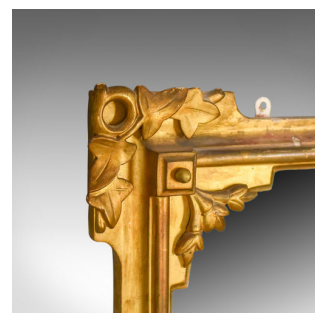

Antique Overmantel Mirror, English Victorian, Wall Giltwood and Gesso Circa 1850

DESCRIPTION

Our Stock # 10.1786

This is an antique overmantel mirror, an English, Victorian wall mirror in giltwood and gesso frame dating to circa 1850.

- Attractive golden tones in the giltwood frame
- A refined piece displaying nautical overtones
- The crest a rosette in compass with chain and foliate mount
- Hand-carved wood bracketing to the lower flanks
- Displaying ivy leaf foliate mounts to the moulded frame
- Standing upon half-round feet and supplied with fittings ready to mount

An interesting example to dress any mantelpiece. Solid joints and construction, delivered ready for the home.

Search [London Fine for #10.1786](#) , or scan the QR code for more photos and details

DIMENSIONS