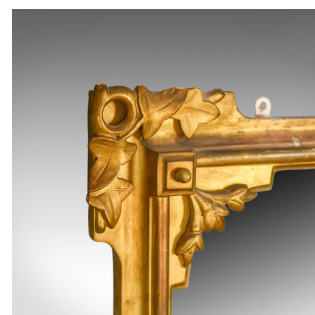

Antique Overmantel Mirror, English Victorian, Wall Giltwood and Gesso Circa 1850

DESCRIPTION

Our Stock # 10.1786

This is an antique overmantel mirror, an English, Victorian wall mirror in giltwood and gesso frame dating to circa 1850.

- Attractive golden tones in the giltwood frame
- A refined piece displaying nautical overtones
- The crest a rosette in compass with chain and foliate mount
- Hand-carved wood bracketing to the lower flanks
- Displaying ivy leaf foliate mounts to the moulded frame
- Standing upon half-round feet and supplied with fittings ready to mount

An interesting example to dress any mantlepiece. Solid joints and construction, delivered ready for the home.

Search [London Fine](#) for #10.1786 , or scan the QR code for more photos and details

DIMENSIONS