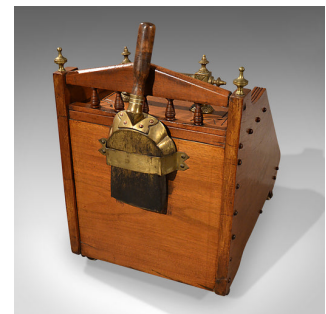

## Antique Arts & Crafts Log Bin, Walnut Coal Purdonium, Victorian Fireside Circa 1860

### DESCRIPTION

Our Stock # 11.2748

This is an antique Arts & Crafts log bin, a walnut coal purdonium from the Victorian fireside dating to c.1860.

- Very versatile offering use for coal, logs or kindling, or simply as a decorative item
- Delightful biscuit hues to the English walnut with Arts & Crafts overtones
- Galleried top with Greco styled up-stand decorated with carved detail
- Quality brass work displayed in the pendant lid opener, carrying handle and finials
- Lid decorated with relief carved oak leaves and acorns
- Rising from original white china castors
- Complete with loading shovel stored in integral holder

A very pleasing English late Victorian fireside cabinet presented in excellent antique condition. Solid joints and construction, delivered waxed, polished & ready for the home.

Search [London Fine for #11.2748](#), or scan the QR code for more photos and details

### DIMENSIONS

Max Width: 35cm (13.75")

Max Depth: 52cm (20.5")

Max Height: 49cm (19.25")