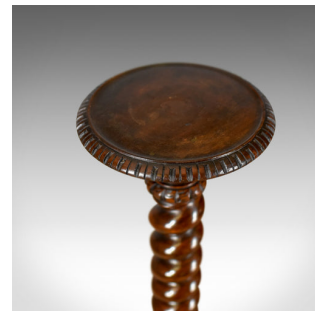

Antique Plant Stand, English, Victorian Torchere, Circa 1900

DESCRIPTION

Our Stock # 18.5149

This is an antique plant stand, an English, Victorian torchere dating to the end of the 19th century, circa 1900.

- Delightful, tapering barley twist stem
- Rising from ring turned and carved base
- Anchored in a broad, carved platform
- Standing upon three hairy paw feet for stability
- Attractive dark stained, wax polished finish
- The dished top taking a pot up to 22cm (8.75") in diameter

An aesthetically pleasing piece with solid joints and construction. Delivered waxed, polished and ready for the home.

Search [London Fine for #18.5149](#) , or scan the QR code for more photos and details

DIMENSIONS

Max Width: 38cm (15")

Max Depth: 38cm (15")

Max Height: 113cm (44.5")

Top Dish Diameter: 22cm (8.75")