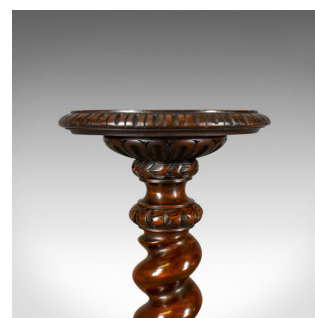

Antique Plant Stand, English, Victorian Torchere, Circa 1900

DESCRIPTION

Our Stock # 18.5149

This is an antique plant stand, an English, Victorian torchere dating to the end of the 19th century, circa 1900.

- Delightful, tapering barley twist stem
- Rising from ring turned and carved base
- Anchored in a broad, carved platform
- Standing upon three hairy paw feet for stability
- Attractive dark stained, wax polished finish
- The dished top taking a pot up to 22cm (8.75") in diameter

An aesthetically pleasing piece with solid joints and construction. Delivered waxed, polished and ready for the home.

Search [London Fine for #18.5149](#) , or scan the QR code for more photos and details

DIMENSIONS

Max Width: 38cm (15")

Max Depth: 38cm (15")

Max Height: 113cm (44.5")

Top Dish Diameter: 22cm (8.75")