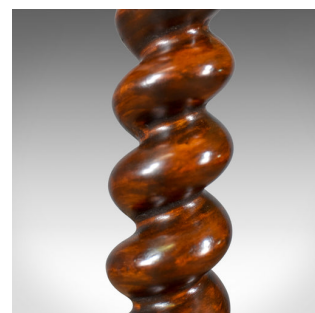

Antique Plant Stand, English, Victorian Torchere, Circa 1900

DESCRIPTION

Our Stock # 18.5149

This is an antique plant stand, an English, Victorian torchere dating to the end of the 19th century, circa 1900.

- Delightful, tapering barley twist stem
- Rising from ring turned and carved base
- Anchored in a broad, carved platform
- Standing upon three hairy paw feet for stability
- Attractive dark stained, wax polished finish
- The dished top taking a pot up to 22cm (8.75") in diameter

An aesthetically pleasing piece with solid joints and construction. Delivered waxed, polished and ready for the home.

Search [London Fine for #18.5149](#) , or scan the QR code for more photos and details