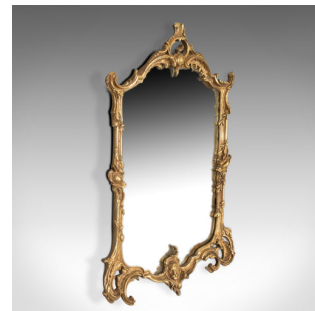

Vintage Wall Mirror in Rococo Revival Manner, English, 20th Century

**DESCRIPTION**

Our Stock # 18.5168

This is a vintage wall mirror in the Rococo revival manner, English dating to the latter part of the 20th century.

- A typically asymmetric, elaborate and elegant design
- Gilded frame featuring scrolls, leaves and embellishment
- The lower frame centring on a lion mask cartouche
- Quality shaped mirror plate
- Supplied with fixings to hang portrait

A rather fabulous mirror. Solid joints and construction, delivered ready for the home.

Search [London Fine for #18.5168](#), or scan the QR code for more photos and details

DIMENSIONS

Max Width: 82cm (32.25")