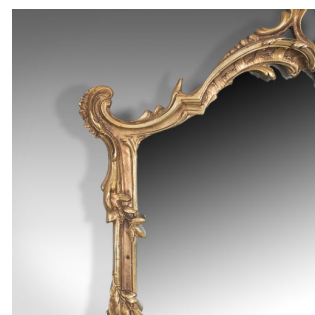

Vintage Wall Mirror in Rococo Revival Manner, English, 20th Century

**DESCRIPTION**

Our Stock # 18.5168

This is a vintage wall mirror in the Rococo revival manner, English dating to the latter part of the 20th century.

- A typically asymmetric, elaborate and elegant design
- Gilded frame featuring scrolls, leaves and embellishment
- The lower frame centring on a lion mask cartouche
- Quality shaped mirror plate
- Supplied with fixings to hang portrait

A rather fabulous mirror. Solid joints and construction, delivered ready for the home.

Search [London Fine for #18.5168](#), or scan the QR code for more photos and details

DIMENSIONS

Max Width: 82cm (32.25")