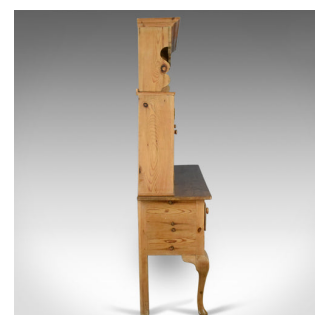

Large Pine Dresser in Victorian Taste Country Kitchen Cabinet Late 20th Century

DESCRIPTION

Our Stock # 18.5036

This is a large pine dresser in the Victorian taste, a country kitchen cabinet dating to the late 20th century.

- Attractive honey hues in a waxed polished finish
- Large proportions offering shelves, cupboards and drawer space
- Featuring a tongue and groove boarded back panel
- Raised on oblique cabriole legs to the front with square section rear legs
- Three frieze drawers dressed with turned pulls over serpentine apron
- A pair of field panel cupboards fitted with a shelf in each
- Flank a full width drawer with faux triple drawer front, shelves over with serpentine aprons
- A full width shelf to the top with pierced apron decoration beneath crown moulding

A classic country kitchen pine dresser with solid joints and construction, delivered waxed, polished and ready for the home.

Search [London Fine for #18.5036](#) , or scan the QR code for more photos and details

DIMENSIONS

Max Width: 187cm (73.5")
 Max Depth: 50cm (19.75")
 Max Height: 199cm (78.25")
 Counter Height: 84cm (33")