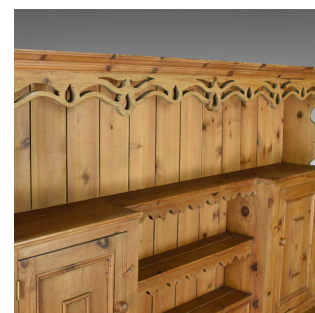

Large Pine Dresser in Victorian Taste Country Kitchen Cabinet Late 20th Century

DESCRIPTION

Our Stock # 18.5036

This is a large pine dresser in the Victorian taste, a country kitchen cabinet dating to the late 20th century.

- Attractive honey hues in a waxed polished finish
- Large proportions offering shelves, cupboards and drawer space
- Featuring a tongue and groove boarded back panel
- Raised on oblique cabriole legs to the front with square section rear legs
- Three frieze drawers dressed with turned pulls over serpentine apron
- A pair of field panel cupboards fitted with a shelf in each
- Flank a full width drawer with faux triple drawer front, shelves over with serpentine aprons
- A full width shelf to the top with pierced apron decoration beneath crown moulding

A classic country kitchen pine dresser with solid joints and construction, delivered waxed, polished and ready for the home.

Search [London Fine for #18.5036](#) , or scan the QR code for more photos and details

DIMENSIONS

Max Width: 187cm (73.5")
 Max Depth: 50cm (19.75")
 Max Height: 199cm (78.25")
 Counter Height: 84cm (33")