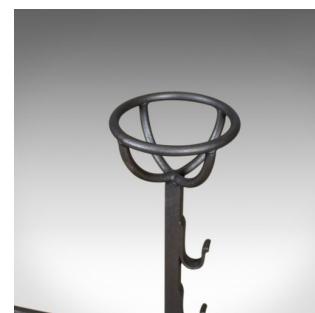

Antique Firedogs, Andirons, Iron, Tall, Spit Racks, English, Victorian, c.1900

DESCRIPTION

Our Stock # 18.5103

This is an antique pair of firedogs, or andirons, in iron and dating to the end of the Victorian period c.1900.

- Crafted in iron, heavy and stable
- Standing upon an arched leg with flattened feet
- Robust, square section posts
- Featuring a pair of spit hooks
- Topped with cup dogs; originally used to keep small pots or drinks warm

Polished in a traditional graphite finish these dogs are supplied ready for the home.

Search [London Fine for #18.5103](#), or scan the QR code for more photos and details

DIMENSIONS

(Each):

Max Width: 34cm (13.5")

Max Depth: 56cm (22")

Max Height: 56cm (22")