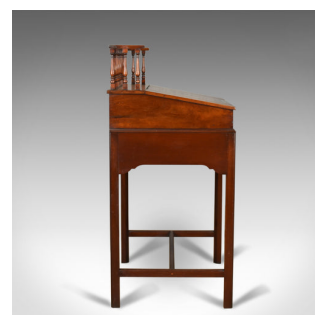

Antique Clerks Writing Desk, English, Victorian, Mahogany Tall Bureau Circa 1870

DESCRIPTION

Our Stock # 18.5163

This is an antique clerk's desk, an English, Victorian, mahogany, tall bureau dating to circa 1870.

- Delightful russet tones to the rich, dark mahogany
- Grain interest and a desirable aged patina
- Back in good order - ideal for centre room placement
- Raised on square section legs with chamfered inner corners
- Single, mahogany lined, dovetailed, frieze drawer
- Dressed with the original, swan neck, brass drop handles
- Desk writing slope features a brass lock escutcheon and lock, key absent
- High, turned, spindled gallery to the rear in classical form
- Of quality craftsmanship with a wax polished finish
- Slope lifts easily and rest upon the gallery
- Inside a large recess offering voluminous storage

Search [London Fine for #18.5163](#), or scan the QR code for more photos and details

DIMENSIONS

Max Width: 69cm (27.25")
 Max Depth: 58cm (22.75")
 Max Height: 122cm (48")
 Desk Height at Front: 94.5cm (37.25")
 Knee Clearance: 68cm (26.75")