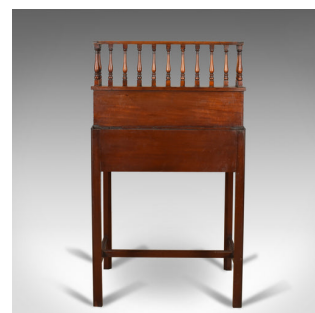

Antique Clerks Writing Desk, English, Victorian, Mahogany Tall Bureau Circa 1870

DESCRIPTION

Our Stock # 18.5163

This is an antique clerk's desk, an English, Victorian, mahogany, tall bureau dating to circa 1870.

- Delightful russet tones to the rich, dark mahogany
- Grain interest and a desirable aged patina
- Back in good order - ideal for centre room placement
- Raised on square section legs with chamfered inner corners
- Single, mahogany lined, dovetailed, frieze drawer
- Dressed with the original, swan neck, brass drop handles
- Desk writing slope features a brass lock escutcheon and lock, key absent
- High, turned, spindled gallery to the rear in classical form
- Of quality craftsmanship with a wax polished finish
- Slope lifts easily and rest upon the gallery
- Inside a large recess offering voluminous storage

Search [London Fine for #18.5163](#), or scan the QR code for more photos and details

DIMENSIONS

Max Width: 69cm (27.25")
 Max Depth: 58cm (22.75")
 Max Height: 122cm (48")
 Desk Height at Front: 94.5cm (37.25")
 Knee Clearance: 68cm (26.75")