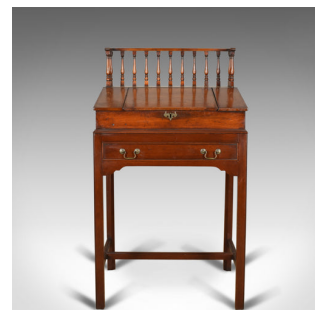

Antique Clerks Writing Desk, English, Victorian, Mahogany Tall Bureau Circa 1870

DESCRIPTION

Our Stock # 18.5163

This is an antique clerk's desk, an English, Victorian, mahogany, tall bureau dating to circa 1870.

- Delightful russet tones to the rich, dark mahogany
- Grain interest and a desirable aged patina
- Back in good order - ideal for centre room placement
- Raised on square section legs with chamfered inner corners
- Single, mahogany lined, dovetailed, frieze drawer
- Dressed with the original, swan neck, brass drop handles
- Desk writing slope features a brass lock escutcheon and lock, key absent
- High, turned, spindled gallery to the rear in classical form
- Of quality craftsmanship with a wax polished finish
- Slope lifts easily and rest upon the gallery
- Inside a large recess offering voluminous storage

Search [London Fine for #18.5163](#), or scan the QR code for more photos and details

DIMENSIONS

Max Width: 69cm (27.25")
 Max Depth: 58cm (22.75")
 Max Height: 122cm (48")
 Desk Height at Front: 94.5cm (37.25")
 Knee Clearance: 68cm (26.75")