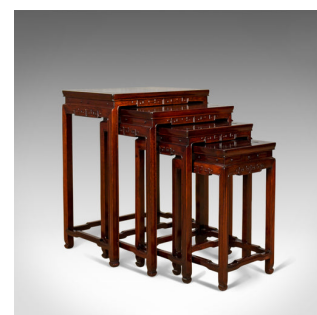

Nest of Tables, Oriental Influence, Chinese Rosewood, Side, Late 20th Century

DESCRIPTION

Our Stock # 18.5166

This is a nest of four tables with an Oriental influence, Chinese rosewood side, or occasional, tables from the late 20th century.

- Superb craftsmanship and attention to detail
- Oriental overtones to styling
- Rich, dark tones and good grain interest
- Raised on square section legs
- Three-quarter shaped stretchers – small table with box stretcher
- Shaped apron beneath pinched frieze and panelled top

A super nest of tables in fine order. Solid joints and construction, delivered waxed, polished and ready for the home.

Search [London Fine for #18.5166](#) , or scan the QR code for more photos and details

DIMENSIONS

Largest Table:
 Max Width: 50.5cm (20")
 Max Depth: 35.5cm (14")
 Max Height: 66cm (26")
 Smallest Table:
 Max Width: 26cm (10.25")
 Max Depth: 26cm (10.25")
 Max Height: 49cm (19.25")