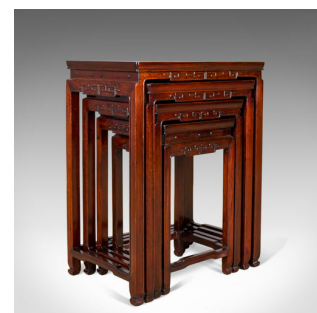

Nest of Tables, Oriental Influence, Chinese Rosewood, Side, Late 20th Century

DESCRIPTION

Our Stock # 18.5166

This is a nest of four tables with an Oriental influence, Chinese rosewood side, or occasional, tables from the late 20th century.

- Superb craftsmanship and attention to detail
- Oriental overtones to styling
- Rich, dark tones and good grain interest
- Raised on square section legs
- Three-quarter shaped stretchers – small table with box stretcher
- Shaped apron beneath pinched frieze and panelled top

A super nest of tables in fine order. Solid joints and construction, delivered waxed, polished and ready for the home.

Search [London Fine for #18.5166](#) , or scan the QR code for more photos and details

DIMENSIONS

Largest Table:
 Max Width: 50.5cm (20")
 Max Depth: 35.5cm (14")
 Max Height: 66cm (26")
 Smallest Table:
 Max Width: 26cm (10.25")
 Max Depth: 26cm (10.25")
 Max Height: 49cm (19.25")