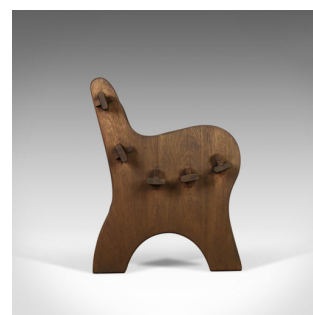

## Vintage Branson Burbage Bench, English, Hardwood, Outdoor, Indoor Late C20th

### DESCRIPTION

Our Stock # 18.5171

This is a vintage Branson Burbage bench, an English hardwood bench for outdoor or indoor use dating to the late 20th century.

- Solid hardwood with a dark finish
- Classic design with country character
- Wedged design for easy assembly, simply store when not in use
- Contoured, slatted design for comfort
- Attractive arched legs and sinuous lines
- Hand made and of quality craftsmanship

A traditional bench of character from a reputable English firm. Solid joints and construction, delivered waxed, polished and ready for the home.

Search [London Fine for #18.5171](#) , or scan the QR code for more photos and details

### DIMENSIONS

Max Width: 148cm (58.25")

Max Depth: 58cm (22.75")

Max Height: 76cm (30")

Seat Width: 131cm (51.5")

Seat Depth: 38cm (15")

Seat Height: 41cm (16.25")