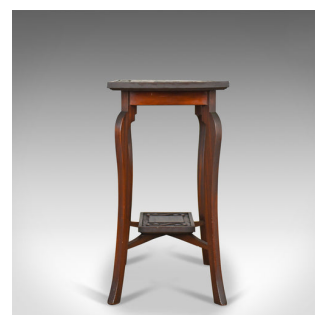

## Antique Side Table, Art Nouveau Overtones, English, Mahogany, Circa 1900

### DESCRIPTION

Our Stock # 18.5172

This is an antique side table with Art Nouveau overtones, an English, mahogany two tier table dating to the turn of the 20th century circa 1900.

- Mellow tones to the mid-toned mahogany
- Sinuous form and in good proportion
- The top features a plain central panel with grain interest
- Framed in a broad, carved border of floral decoration
- With a generous overhang above a narrow frieze
- Square section cabriole legs feature a pronounced knee
- Sweeping out to modestly flared feet
- Legs united by a shaped, 'X' stretcher
- Supporting a lower tier decorated similarly to the top

An appealing antique side table with solid joints and construction. Delivered waxed, polished and ready for the home.

Search [London Fine for #18.5172](#) , or scan the QR code for more photos and details

### DIMENSIONS

Max Width: 61cm (24")

Max Depth: 40.5cm (16")

Max Height: 75.5cm (29.75")