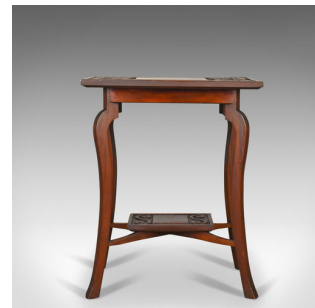

## Antique Side Table, Art Nouveau Overtones, English, Mahogany, Circa 1900

### DESCRIPTION

Our Stock # 18.5172

This is an antique side table with Art Nouveau overtones, an English, mahogany two tier table dating to the turn of the 20th century circa 1900.

- Mellow tones to the mid-toned mahogany
- Sinuous form and in good proportion
- The top features a plain central panel with grain interest
- Framed in a broad, carved border of floral decoration
- With a generous overhang above a narrow frieze
- Square section cabriole legs feature a pronounced knee
- Sweeping out to modestly flared feet
- Legs united by a shaped, 'X' stretcher
- Supporting a lower tier decorated similarly to the top

An appealing antique side table with solid joints and construction. Delivered waxed, polished and ready for the home.

Search [London Fine for #18.5172](#) , or scan the QR code for more photos and details

### DIMENSIONS

Max Width: 61cm (24")

Max Depth: 40.5cm (16")

Max Height: 75.5cm (29.75")