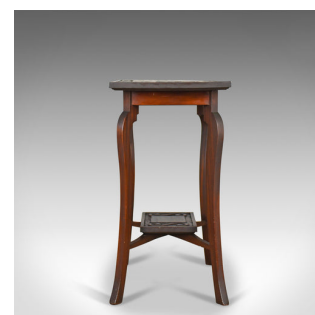

Antique Side Table, Art Nouveau Overtones, English, Mahogany, Circa 1900

DESCRIPTION

Our Stock # 18.5172

This is an antique side table with Art Nouveau overtones, an English, mahogany two tier table dating to the turn of the 20th century circa 1900.

- Mellow tones to the mid-toned mahogany
- Sinuous form and in good proportion
- The top features a plain central panel with grain interest
- Framed in a broad, carved border of floral decoration
- With a generous overhang above a narrow frieze
- Square section cabriole legs feature a pronounced knee
- Sweeping out to modestly flared feet
- Legs united by a shaped, 'X' stretcher
- Supporting a lower tier decorated similarly to the top

An appealing antique side table with solid joints and construction. Delivered waxed, polished and ready for the home.

Search [London Fine for #18.5172](#) , or scan the QR code for more photos and details

DIMENSIONS

Max Width: 61cm (24")

Max Depth: 40.5cm (16")

Max Height: 75.5cm (29.75")