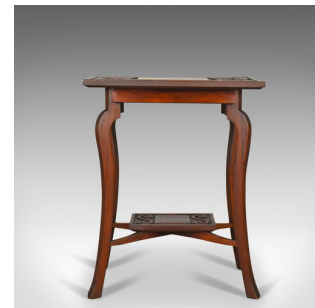

Antique Side Table, Art Nouveau Overtones, English, Mahogany, Circa 1900

DESCRIPTION

Our Stock # 18.5172

This is an antique side table with Art Nouveau overtones, an English, mahogany two tier table dating to the turn of the 20th century circa 1900.

- Mellow tones to the mid-toned mahogany
- Sinuous form and in good proportion
- The top features a plain central panel with grain interest
- Framed in a broad, carved border of floral decoration
- With a generous overhang above a narrow frieze
- Square section cabriole legs feature a pronounced knee
- Sweeping out to modestly flared feet
- Legs united by a shaped, 'X' stretcher
- Supporting a lower tier decorated similarly to the top

An appealing antique side table with solid joints and construction. Delivered waxed, polished and ready for the home.

Search [London Fine for #18.5172](#) , or scan the QR code for more photos and details

DIMENSIONS

Max Width: 61cm (24")

Max Depth: 40.5cm (16")

Max Height: 75.5cm (29.75")