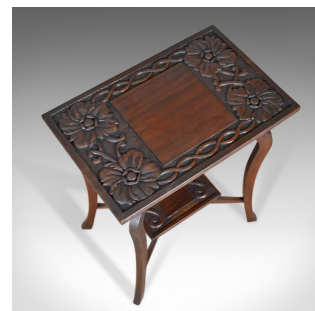

## Antique Side Table, Art Nouveau Overtones, English, Mahogany, Circa 1900

### DESCRIPTION

Our Stock # 18.5172

This is an antique side table with Art Nouveau overtones, an English, mahogany two tier table dating to the turn of the 20th century circa 1900.

- Mellow tones to the mid-toned mahogany
- Sinuous form and in good proportion
- The top features a plain central panel with grain interest
- Framed in a broad, carved border of floral decoration
- With a generous overhang above a narrow frieze
- Square section cabriole legs feature a pronounced knee
- Sweeping out to modestly flared feet
- Legs united by a shaped, 'X' stretcher
- Supporting a lower tier decorated similarly to the top

An appealing antique side table with solid joints and construction. Delivered waxed, polished and ready for the home.

Search [London Fine for #18.5172](#) , or scan the QR code for more photos and details

### DIMENSIONS

Max Width: 61cm (24")

Max Depth: 40.5cm (16")

Max Height: 75.5cm (29.75")