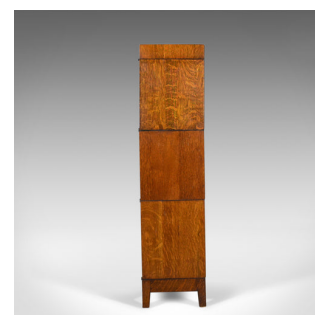

Antique Bookcase Three Section Glazed Globe Wernicke Taste Barristers Circa 1910

DESCRIPTION

Our Stock # 18.5174

This is an antique bookcase, a three section, glazed, Globe Wernicke taste barrister's book shelf in English oak dating to the Edwardian era, circa 1910.

- Oak with delicious honey tones in a wax polished finish
- Grain interest throughout displaying wisps of medullary rays
- Desirable aged patina and featuring the original glass
- Classic up and over glazed doors
- Dressed with the original Bakelite pulls
- Three sections offering generous shelf space

A classic period antique bookcase with solid joints and construction. Delivered waxed, polished and ready for the home.

Search [London Fine for #18.5174](#) , or scan the QR code for more photos and details