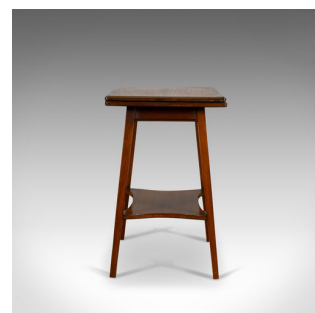

Antique Games Table, English, Fold-Over, Side, Mahogany, Satinwood Circa 1900

DESCRIPTION

Our Stock # 18.5176

This is an antique games table, an English, Victorian, fold-over side table in mahogany and satinwood dating to circa 1900.

- Attractive mahogany and satinwood ovular top
- Displaying grain interest in the lustrous, wax polished finish
- Modestly sized, ideal companion for a sofa or easy chairs
- The inset satinwood oval cartouche framed with ebony and boxwood string detail
- The top rotates smoothly accessing the recess storage beneath
- Folding flat with a baize interior framed in a gold tooled leather band
- Raised on gently tapering, oblique, square section legs
- United by a shaped lower tier stretcher
- Of quality craftsmanship

Rare to find a low fold over games table and of this quality. Solid joints and construction, delivered waxed, polished and ready for the home.

Search [London Fine for #18.5176](#) , or scan the QR code for more photos and details

DIMENSIONS

Max Width: 56cm (22")
 Closed Depth: 38cm (15")
 Open Depth: 76cm (30")
 Max Height: 59cm (23.25")