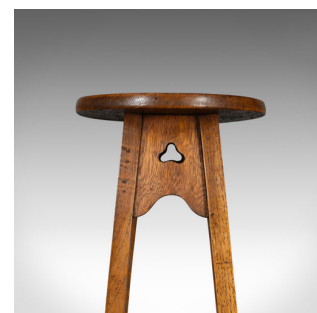

Antique Plant Stand, Arts & Crafts, Torchere, Liberty Taste, Oak, Circa 1910

**DESCRIPTION**

Our Stock # 18.5181

This is an antique plant stand, an Arts & Crafts torchere in the Liberty taste. Crafted in English oak and dating to circa 1910 in the Edwardian period.

- Liberty-esque in its simplicity and quality
- Beautifully crafted in select English oak
- Appealing biscuit tones in a wax polished finish
- Grain interest and a desirable aged patina
- Circular top featuring a drip recess to the border
- Deep, shaped aprons; pierced with trefoil detail
- Raised on splayed, square section legs
- United by a platform, lower tier stretcher

A super Arts & Crafts antique plant stand. Solid joints and construction, delivered waxed, polished and ready for the home.

Search [London Fine for #18.5181](#) , or scan the QR code for more photos and details

**DIMENSIONS**

Max Width: 28cm (11")

Max Depth: 28cm (11")

Max Height: 90.5cm (35.75")

Top Diameter: 23.5cm (9.25")