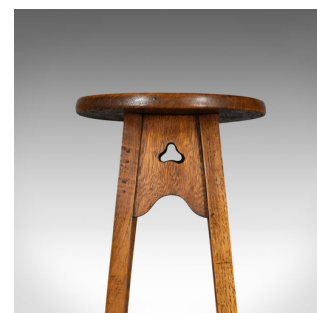

## Antique Plant Stand, Arts & Crafts, Torchere, Liberty Taste, Oak, Circa 1910

### DESCRIPTION

Our Stock # 18.5181

This is an antique plant stand, an Arts & Crafts torchere in the Liberty taste. Crafted in English oak and dating to circa 1910 in the Edwardian period.

- Liberty-esque in its simplicity and quality
- Beautifully crafted in select English oak
- Appealing biscuit tones in a wax polished finish
- Grain interest and a desirable aged patina
- Circular top featuring a drip recess to the border
- Deep, shaped aprons; pierced with trefoil detail
- Raised on splayed, square section legs
- United by a platform, lower tier stretcher

A super Arts & Crafts antique plant stand. Solid joints and construction, delivered waxed, polished and ready for the home.

Search [London Fine for #18.5181](#) , or scan the QR code for more photos and details

### DIMENSIONS

Max Width: 28cm (11")

Max Depth: 28cm (11")

Max Height: 90.5cm (35.75")

Top Diameter: 23.5cm (9.25")