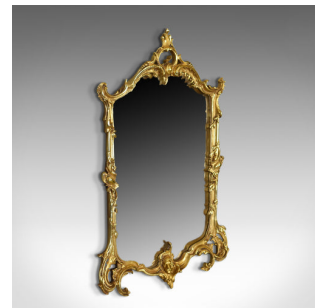

Vintage Wall Mirror, English, Rococo Revival Manner, 20th Century

**DESCRIPTION**

Our Stock # 18.5191

This is a vintage wall mirror, an English piece in the Rococo revival manner dating to the latter part of the 20th century.

- A typically asymmetric, elaborate and elegant design
- Gilded frame featuring scrolls, leaves and embellishment
- The lower frame centring on a lion mask cartouche
- Quality shaped mirror plate
- Supplied with fixings to hang portrait

A rather fabulous mirror. Solid joints and construction, delivered ready for the home.

Search [London Fine for #18.5191](#) , or scan the QR code for more photos and details

DIMENSIONS

Max Width: 82cm (32.25")