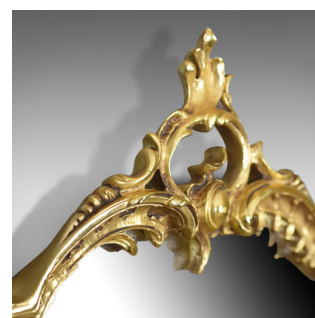

Vintage Wall Mirror, English, Rococo Revival Manner, 20th Century

**DESCRIPTION**

Our Stock # 18.5191

This is a vintage wall mirror, an English piece in the Rococo revival manner dating to the latter part of the 20th century.

- A typically asymmetric, elaborate and elegant design
- Gilded frame featuring scrolls, leaves and embellishment
- The lower frame centring on a lion mask cartouche
- Quality shaped mirror plate
- Supplied with fixings to hang portrait

A rather fabulous mirror. Solid joints and construction, delivered ready for the home.

Search [London Fine for #18.5191](#) , or scan the QR code for more photos and details

DIMENSIONS

Max Width: 82cm (32.25")