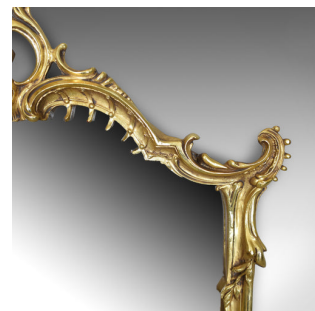

Vintage Wall Mirror, English, Rococo Revival Manner, 20th Century

**DESCRIPTION**

Our Stock # 18.5191

This is a vintage wall mirror, an English piece in the Rococo revival manner dating to the latter part of the 20th century.

- A typically asymmetric, elaborate and elegant design
- Gilded frame featuring scrolls, leaves and embellishment
- The lower frame centring on a lion mask cartouche
- Quality shaped mirror plate
- Supplied with fixings to hang portrait

A rather fabulous mirror. Solid joints and construction, delivered ready for the home.

Search [London Fine for #18.5191](#) , or scan the QR code for more photos and details

DIMENSIONS

Max Width: 82cm (32.25")