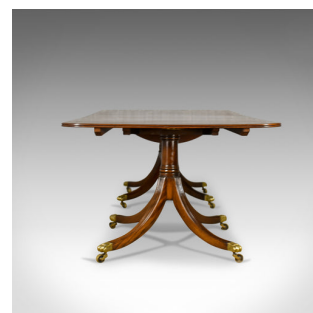

Six to Eight Seat, Extending Dining Table in Regency Taste, Mahogany, C20th

DESCRIPTION

Our Stock # 18.5186

This is a six to eight seat, extending dining table in the Regency taste, an English, mahogany table dating to the late 20th century.

- Raised on splayed and swept, reeded legs
- Riding upon good quality, solid brass castors under hairy paw feet
- Turned baluster columns providing a stable surface
- Rounded 'D' ends to top with generous extension leaf
- Good, consistent colour and grain interest in the mahogany top
- Crossbanded to the perimeter delineated with an ebonised string

A fine dining table seating eight fully extended (4-6 closed). Some superficial marks consistent with careful use, nothing to detract from this imposing piece. Solid joints and construction. Delivered waxed, polished and ready for the home.

Search [London Fine for #18.5186](#), or scan the QR code for more photos and details

DIMENSIONS

Length without leaf: 181.5cm (71.5")

Length extended with leaf: 229cm (90.25")

Max Depth: 114.5cm (45")

Max Height: 74cm (29.25")