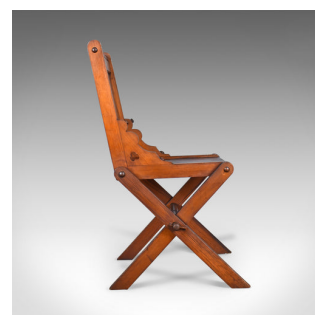

Antique Glastonbury Chair, English, Tudor Revival, Hall Seat, Circa 1880

DESCRIPTION

Our Stock # 18.5190

This is an antique Glastonbury chair, English Tudor Revival carved hall seat dating to the late 19th century, c.1880.

- An unusual, arm-less Glastonbury chair in pitch pine
- Exhibiting ecclesiastical and gothic overtones
- Classic tusked joints – the 'keys' of wood were designed to be removed to simply disassemble the chair for transportation
- The backrest decorated with pierced column decoration with trefoil terminals
- Shaped, scrolled brackets repeating the trefoil decoration
- Raised on 'X' frame legs united by turned stretcher

An appealing, antique Glastonbury chair with solid joints and construction. Delivered waxed, polished and ready for the home.

Search [London Fine for #18.5190](#) , or scan the QR code for more photos and details

DIMENSIONS

- Max Width: 68.5cm (27")
- Max Depth: 53cm (20.75")
- Max Height: 94cm (37")
- Seat Width: 43cm (17")
- Seat Depth: 40cm (15.75")
- Seat Height: 45.5cm (18")