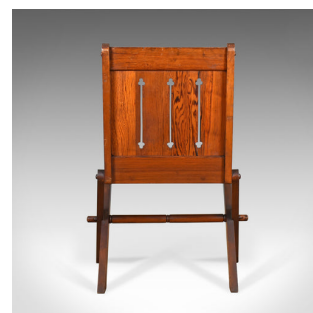

Antique Glastonbury Chair, English, Tudor Revival, Hall Seat, Circa 1880

DESCRIPTION

Our Stock # 18.5190

This is an antique Glastonbury chair, English Tudor Revival carved hall seat dating to the late 19th century, c.1880.

- An unusual, arm-less Glastonbury chair in pitch pine
- Exhibiting ecclesiastical and gothic overtones
- Classic tusked joints – the 'keys' of wood were designed to be removed to simply disassemble the chair for transportation
- The backrest decorated with pierced column decoration with trefoil terminals
- Shaped, scrolled brackets repeating the trefoil decoration
- Raised on 'X' frame legs united by turned stretcher

An appealing, antique Glastonbury chair with solid joints and construction. Delivered waxed, polished and ready for the home.

Search [London Fine for #18.5190](#) , or scan the QR code for more photos and details

DIMENSIONS

- Max Width: 68.5cm (27")
- Max Depth: 53cm (20.75")
- Max Height: 94cm (37")
- Seat Width: 43cm (17")
- Seat Depth: 40cm (15.75")
- Seat Height: 45.5cm (18")