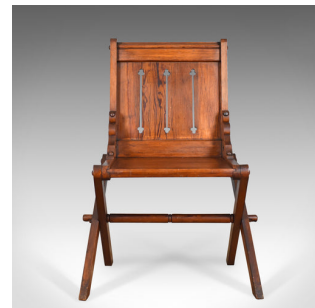

Antique Glastonbury Chair, English, Tudor Revival, Hall Seat, Circa 1880

DESCRIPTION

Our Stock # 18.5190

This is an antique Glastonbury chair, English Tudor Revival carved hall seat dating to the late 19th century, c.1880.

- An unusual, arm-less Glastonbury chair in pitch pine
- Exhibiting ecclesiastical and gothic overtones
- Classic tusked joints – the 'keys' of wood were designed to be removed to simply disassemble the chair for transportation
- The backrest decorated with pierced column decoration with trefoil terminals
- Shaped, scrolled brackets repeating the trefoil decoration
- Raised on 'X' frame legs united by turned stretcher

An appealing, antique Glastonbury chair with solid joints and construction. Delivered waxed, polished and ready for the home.

Search [London Fine for #18.5190](#) , or scan the QR code for more photos and details

DIMENSIONS

- Max Width: 68.5cm (27")
- Max Depth: 53cm (20.75")
- Max Height: 94cm (37")
- Seat Width: 43cm (17")
- Seat Depth: 40cm (15.75")
- Seat Height: 45.5cm (18")