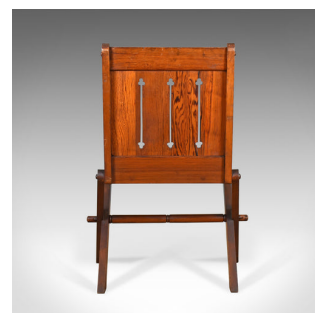

Antique Glastonbury Chair, English, Tudor Revival, Hall Seat, Circa 1880

DESCRIPTION

Our Stock # 18.5190

This is an antique Glastonbury chair, English Tudor Revival carved hall seat dating to the late 19th century, c.1880.

- An unusual, arm-less Glastonbury chair in pitch pine
- Exhibiting ecclesiastical and gothic overtones
- Classic tusked joints – the 'keys' of wood were designed to be removed to simply disassemble the chair for transportation
- The backrest decorated with pierced column decoration with trefoil terminals
- Shaped, scrolled brackets repeating the trefoil decoration
- Raised on 'X' frame legs united by turned stretcher

An appealing, antique Glastonbury chair with solid joints and construction. Delivered waxed, polished and ready for the home.

Search [London Fine for #18.5190](#) , or scan the QR code for more photos and details

DIMENSIONS

- Max Width: 68.5cm (27")
- Max Depth: 53cm (20.75")
- Max Height: 94cm (37")
- Seat Width: 43cm (17")
- Seat Depth: 40cm (15.75")
- Seat Height: 45.5cm (18")