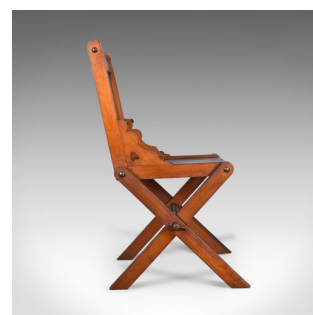

Antique Glastonbury Chair, English, Tudor Revival, Hall Seat, Circa 1880

DESCRIPTION

Our Stock # 18.5190

This is an antique Glastonbury chair, English Tudor Revival carved hall seat dating to the late 19th century, c.1880.

- An unusual, arm-less Glastonbury chair in pitch pine
- Exhibiting ecclesiastical and gothic overtones
- Classic tusked joints – the 'keys' of wood were designed to be removed to simply disassemble the chair for transportation
- The backrest decorated with pierced column decoration with trefoil terminals
- Shaped, scrolled brackets repeating the trefoil decoration
- Raised on 'X' frame legs united by turned stretcher

An appealing, antique Glastonbury chair with solid joints and construction. Delivered waxed, polished and ready for the home.

Search [London Fine for #18.5190](#) , or scan the QR code for more photos and details

DIMENSIONS

- Max Width: 68.5cm (27")
- Max Depth: 53cm (20.75")
- Max Height: 94cm (37")
- Seat Width: 43cm (17")
- Seat Depth: 40cm (15.75")
- Seat Height: 45.5cm (18")