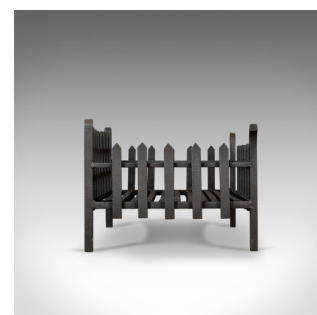

## Large Antique Fire Basket, English, Victorian Fireplace Iron Grate, Circa 1900

### DESCRIPTION

Our Stock # 11.3477

This is a large antique fire basket, an English, Victorian fireplace accessory with an integrated iron grate dating to the early 20th century, circa 1900.

- A large fire grate presented in very good condition
- A quality free-standing basket in attractive hand forged & cast iron
- Useful low style standing over squat legs with higher back cage
- Solidly constructed and suitable for all fuel types
- Classic English styling featuring twin rails and spiked bars
- Robust, of quality craftsmanship

A simply lovely grate to be welcomed into any fireside location, delivered ready for the home.

Search [London Fine for #11.3477](#) , or scan the QR code for more photos and details

### DIMENSIONS

Max Width: 66.5cm (26.25")

Max Depth: 47cm (18.5")

Max Height: 36cm (14.25")