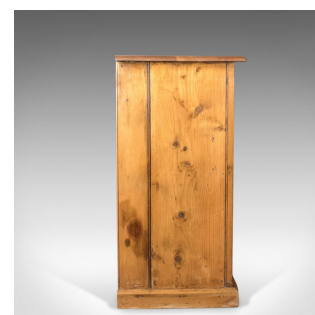

Antique Cupboard, English, Victorian, Kitchen Cabinet, Pine, Yew, Circa 1880

DESCRIPTION

Our Stock # 18.5092

This is an antique cupboard, an English, Victorian kitchen cabinet in pine and yew dating to circa 1880.

- Attractive yew top over pine cupboard
- Grain interest with a desirable aged patina
- Standing upon a continuous plinth base
- Two plank top with moulded edge detail
- A pair of field panel doors
- Dressed with brass pulls operating twist catches
- Open to reveal voluminous storage space divided by a single shelf
- Original panelled back boards

A charming antique cupboard for the country kitchen. Solid joints and construction, delivered waxed, polished and ready for the home.

Search [London Fine for #18.5092](#) , or scan the QR code for more photos and details

DIMENSIONS

Max Width: 105cm (41.25")

Max Depth: 43.5cm (17.25")

Max Height: 87cm (34.25")