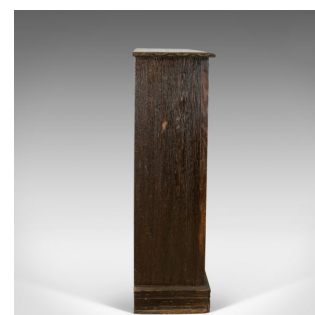

## Antique Bookshelf, English Oak, Victorian Bookcase Jacobean Overtones Circa 1880

### DESCRIPTION

Our Stock # 18.5021

This is an antique bookshelf, an English oak, Victorian bookcase with Jacobean overtones dating to circa 1880.

- Mid-sized bookshelf with a dark oak finish
- Desirable aged patina and displaying Jacobean overtones
- Pair of fixed shelves offering 24cm, 9.5 inch, shelf depth
- Raised on a continuous plinth base carved with running foliate detail
- The shelves flanked by a pair of guilloche carved stiles
- The header rail featuring carved diamond lozenges
- Beneath a plank top displaying grain interest

A super set of shelves that display well. Solid joints and construction, delivered waxed, polished and ready for the home.

Search [London Fine for #18.5021](#) , or scan the QR code for more photos and details