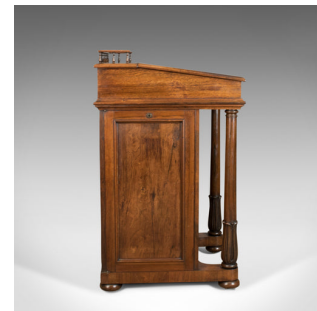

Antique Davenport, Burrey & White, Rosewood, Desk, William IV, Circa 1835

**DESCRIPTION**

Our Stock # 18.5025  
This is an antique Davenport from the prestigious cabinet maker's Burrey & White of Shrewsbury. A rosewood desk dating to the early 19th century during the reign of William IV, circa 1835.

- A superior piece presented in excellent condition
- Delightful colour and grain interest to the select rosewood
- Cabinetry by Burrey & White, fitted with Bramah locks, keys absent
- Galleried desktop slides forward for additional knee space
- Finished with a twin tooled, olive skiver
- Raised on turned and tapered pillars rising from carved bell flowers
- Standing upon bun feet over hidden brass castors
- The fall hinges beautifully with a built in brass, multi-point stay
- Inside, a pair of stationery drawers over a pair of faux drawers
- Burr maple fonts with ash linings and dressed with ebony pulls
- The lower right hand pull acts as a concealed locking pin

Search [London Fine for #18.5025](#) , or scan the QR code for more photos and details

**DIMENSIONS**

Max Width: 53.5cm (21")  
Max Depth: 54cm (21.25")  
Max Height: 89.5cm (35.25")