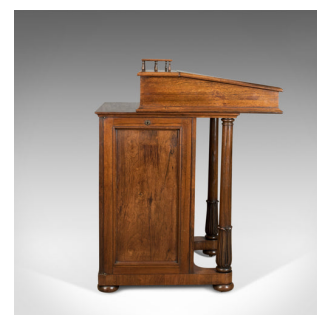

Antique Davenport, Burrey & White, Rosewood, Desk, William IV, Circa 1835

**DESCRIPTION**

Our Stock # 18.5025  
This is an antique Davenport from the prestigious cabinet maker's Burrey & White of Shrewsbury. A rosewood desk dating to the early 19th century during the reign of William IV, circa 1835.

- A superior piece presented in excellent condition
- Delightful colour and grain interest to the select rosewood
- Cabinetry by Burrey & White, fitted with Bramah locks, keys absent
- Galleried desktop slides forward for additional knee space
- Finished with a twin tooled, olive skiver
- Raised on turned and tapered pillars rising from carved bell flowers
- Standing upon bun feet over hidden brass castors
- The fall hinges beautifully with a built in brass, multi-point stay
- Inside, a pair of stationery drawers over a pair of faux drawers
- Burr maple fonts with ash linings and dressed with ebony pulls
- The lower right hand pull acts as a concealed locking pin

Search [London Fine for #18.5025](#) , or scan the QR code for more photos and details

**DIMENSIONS**

Max Width: 53.5cm (21")  
Max Depth: 54cm (21.25")  
Max Height: 89.5cm (35.25")