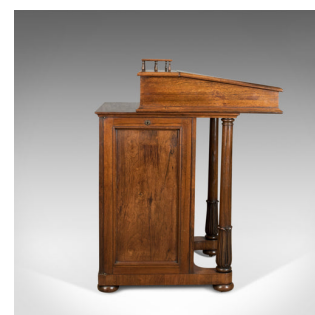

Antique Davenport, Burrey & White, Rosewood, Desk, William IV, Circa 1835

DESCRIPTION

Our Stock # 18.5025

This is an antique Davenport from the prestigious cabinet maker's Burrey & White of Shrewsbury. A rosewood desk dating to the early 19th century during the reign of William IV, circa 1835.

- A superior piece presented in excellent condition
- Delightful colour and grain interest to the select rosewood
- Cabinetry by Burrey & White, fitted with Bramah locks, keys absent
- Galleried desktop slides forward for additional knee space
- Finished with a twin tooled, olive skiver
- Raised on turned and tapered pillars rising from carved bell flowers
- Standing upon bun feet over hidden brass castors
- The fall hinges beautifully with a built in brass, multi-point stay
- Inside, a pair of stationery drawers over a pair of faux drawers
- Burr maple fonts with ash linings and dressed with ebony pulls
- The lower right hand pull acts as a concealed locking pin

Search [London Fine for #18.5025](#) , or scan the QR code for more photos and details

DIMENSIONS

Max Width: 53.5cm (21")
 Max Depth: 54cm (21.25")
 Max Height: 89.5cm (35.25")