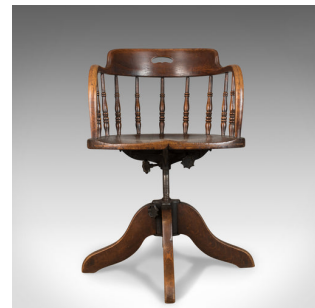

Antique Desk Chair, Victorian Captain's Armchair, Oak, Windsor Circa 1890

DESCRIPTION

Our Stock # 18.5031

This is an antique desk chair, a rotating and reclining Victorian captain's armchair in oak. A Windsor dating to circa 1890.

- English oak with grain interest and attractive caramel hues
- Traditionally crafted with a desirable aged patina
- Bow-back bent-wood armrest with extended back rest
- Supported on ring turned, flared spindles in Windsor fashion
- Solid oak saddle seat slab
- Rise, fall, rotate and tilt actions
- Standing upon four stout, swept legs

An appealing antique desk chair with solid joints and construction. Delivered waxed, polished and ready for the home.

Search [London Fine for #18.5031](#) , or scan the QR code for more photos and details

DIMENSIONS

Max Width: 53.25cm (21")

Max Depth: 48cm (19")

Height: 79cm (31") - 87.5cm (34.5")

Seat Width: 45.75cm (18")

Seat Depth: 43cm (17")

Min Seat Height: 42cm (16.5")

Max Seat Height: 55cm (21.75")