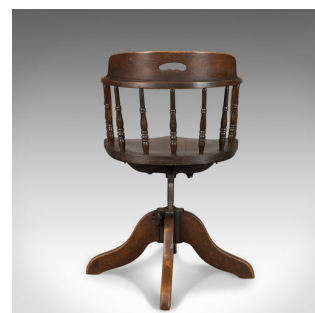

Antique Desk Chair, Victorian Captain's Armchair, Oak, Windsor Circa 1890

DESCRIPTION

Our Stock # 18.5031

This is an antique desk chair, a rotating and reclining Victorian captain's armchair in oak. A Windsor dating to circa 1890.

- English oak with grain interest and attractive caramel hues
- Traditionally crafted with a desirable aged patina
- Bow-back bent-wood armrest with extended back rest
- Supported on ring turned, flared spindles in Windsor fashion
- Solid oak saddle seat slab
- Rise, fall, rotate and tilt actions
- Standing upon four stout, swept legs

An appealing antique desk chair with solid joints and construction. Delivered waxed, polished and ready for the home.

Search [London Fine for #18.5031](#) , or scan the QR code for more photos and details

DIMENSIONS

Max Width: 53.25cm (21")

Max Depth: 48cm (19")

Height: 79cm (31") - 87.5cm (34.5")

Seat Width: 45.75cm (18")

Seat Depth: 43cm (17")

Min Seat Height: 42cm (16.5")

Max Seat Height: 55cm (21.75")