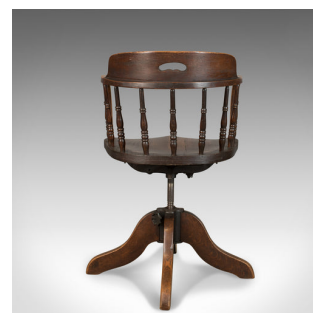

## Antique Desk Chair, Victorian Captain's Armchair, Oak, Windsor Circa 1890

### DESCRIPTION

Our Stock # 18.5031

This is an antique desk chair, a rotating and reclining Victorian captain's armchair in oak. A Windsor dating to circa 1890.

- English oak with grain interest and attractive caramel hues
- Traditionally crafted with a desirable aged patina
- Bow-back bent-wood armrest with extended back rest
- Supported on ring turned, flared spindles in Windsor fashion
- Solid oak saddle seat slab
- Rise, fall, rotate and tilt actions
- Standing upon four stout, swept legs

An appealing antique desk chair with solid joints and construction. Delivered waxed, polished and ready for the home.

Search [London Fine for #18.5031](#) , or scan the QR code for more photos and details

### DIMENSIONS

Max Width: 53.25cm (21")

Max Depth: 48cm (19")

Height: 79cm (31") - 87.5cm (34.5")

Seat Width: 45.75cm (18")

Seat Depth: 43cm (17")

Min Seat Height: 42cm (16.5")

Max Seat Height: 55cm (21.75")