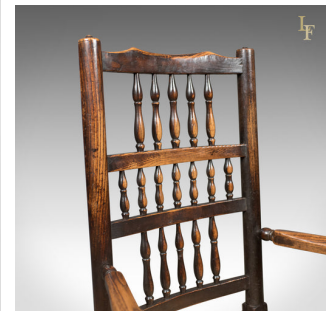

## Antique Elbow Chair, Victorian Lancashire Spindle Back Dining, c.1870

### DESCRIPTION

Our Stock # 10.1717

This is a top quality antique elbow chair, a Victorian Lancashire spindle back dining chair.

- Appealing rustic farmhouse style in first class order
- Crafted in solid English oak with rich warm hues
- Particular grain interest to the arms
- Solid, sturdy and comfortable
- Stout, bulbous front legs on oblique pad feet, square section rear legs
- Strong double box stretcher with feature turned front stretcher
- Three banks of spindles crowned with a shaped crest rail
- Rush seat in exceptional order

A superior chair with abundant charm and character. Solid joints and construction, delivered waxed, polished and ready for the home.

Search [London Fine for #10.1717](#) , or scan the QR code for more photos and details

### DIMENSIONS

Max Width: 63cm (24.75")  
 Max Depth: 51cm (20")  
 Max Height: 107cm (42.25")  
 Seat Width: 46cm (18")  
 Seat Depth: 41cm (16.25")  
 Seat Height: 46cm (18")