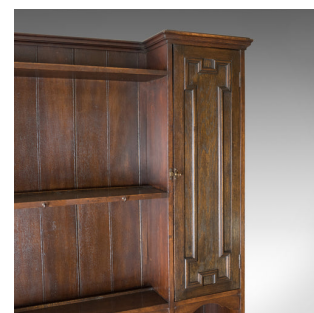

Antique Dresser, Victorian in the Jacobean Taste, English, Oak, Sideboard c.1880

DESCRIPTION

Our Stock # 18.5150

This is an antique dresser, a Victorian country kitchen sideboard in the Jacobean taste. In oak by Snawdon Bros of Exeter and Plymouth and dating to circa 1880.

- A Victorian dresser in the Jacobean taste
- Good colour and grain interest with a lustrous wax, polished finish
- Geometric mouldings decorate the drawers and cabinet doors
- A pair of tall cupboards flank a central, open shelved display area
- Doors closed with later twist catches
- A serpentine apron to the lower shelf over deep counter top
- A suite of four, deep lower drawers arranged 'two over two'
- Dressed with solid brass drop handles over pierced 'batwing' back plates
- Standing upon five baluster turned legs united by a flat box stretcher, over bun feet

An attractive antique dresser for the country kitchen. Solid joints and construction, delivered waxed, polished and ready for the home.

Search [London Fine for #18.5150](#), or scan the QR code for more photos and details

DIMENSIONS

Max Width: 145.5cm (57.25")

Max Depth: 65cm (25.5")

Max Height: 216.5cm (85.25")

Counter Height: 96cm (37.75")