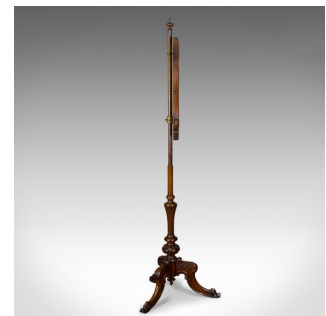

Antique Pole Screen, English, Victorian, Fire, Needlepoint, Tapestry Circa 1850

DESCRIPTION

Our Stock # 18.5128

This is an antique pole screen, an English, early Victorian fire screen with needlepoint tapestry panel dating to circa 1850.

- Raised on a turned mahogany stand with good colour and grain interest
- A tripod of cabriole legs featuring carved 'C' scrolls, acanthus leaf knees and scrolled toes
- An inverted finial beneath to finish
- An expertly turned post rises to a capping finial
- The adjustable screen panel easy to position
- A scrolled frame mounts the needlepoint tapestry of exotic birds, branches and flowers

A fine example of it's type. Solid and stable, delivered waxed, polished and ready for the home.

Search [London Fine for #18.5128](#) , or scan the QR code for more photos and details

DIMENSIONS

Max Width: 53cm (20.75")
 Max Depth: 53cm (20.75")
 Max Height: 160cm (63")
 Panel Width: 49cm (19.25")
 Panel Depth: 57cm (22.5")