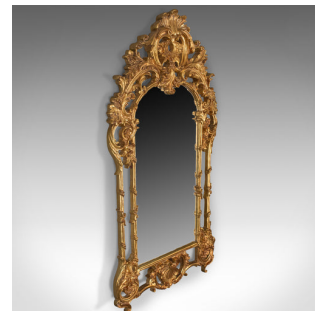

Large Wall Mirror, Victorian Taste, Late 20th Century

**DESCRIPTION**

Our Stock # 18.5239

This is a large wall mirror in the Victorian taste dating to the late 20th century.

- An elaborate and striking decorator's piece
- Giltwood finish to the frame with mirror plate in good order
- Decorated with extensive pierced foliate and floral mounts
- Feathered crest and shell to the base mounted in 'C' scrolls
- Strung and ready to hang portrait

An appealing and highly decorative mirror, ready for the home.

Search [London Fine for #18.5239](#), or scan the QR code for more photos and details

DIMENSIONS

Max Width: 73.5cm (29")

Max Depth: 6cm (2.25")

Max Height: 144.75cm (57")