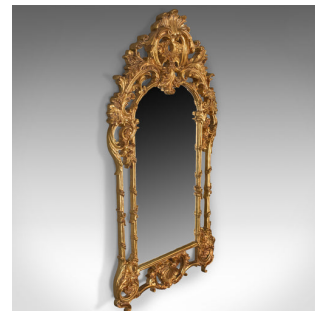

Large Wall Mirror, Victorian Taste, Late 20th Century

DESCRIPTION

Our Stock # 18.5239

This is a large wall mirror in the Victorian taste dating to the late 20th century.

- An elaborate and striking decorator's piece
- Giltwood finish to the frame with mirror plate in good order
- Decorated with extensive pierced foliate and floral mounts
- Feathered crest and shell to the base mounted in 'C' scrolls
- Strung and ready to hang portrait

An appealing and highly decorative mirror, ready for the home.

Search [London Fine for #18.5239](#), or scan the QR code for more photos and details

DIMENSIONS

Max Width: 73.5cm (29")

Max Depth: 6cm (2.25")

Max Height: 144.75cm (57")